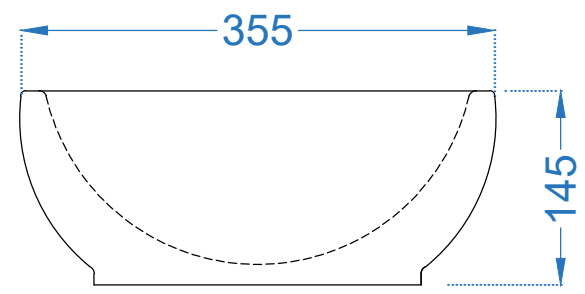

TOP VIEW

FRONT VIEW

| | | |
|---|---|------------------------|
|  | ITEM CODE | |
| | ITEM TYPE | VENUS Art Basin |
| Somany Bathware Corporate Office : F-36, Sector-6, Noida - 201301, Uttar Pradesh Website : www.somanyceramics.com E-mail : marketing@somanyceramics.com Customer Service : customer.support@somanyceramics.com Toll free : 1800-1030-004 | ITEM SIZE | 355x350x145mm |
| | ALL DIMENSIONS ARE IN MM. (TOLERANCE ± 5 MM) | |