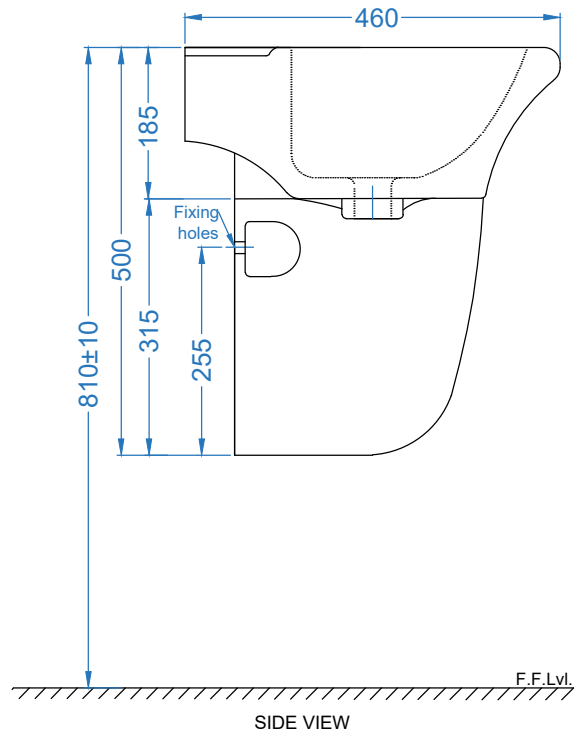

TOP VIEW

SIDE VIEW

BACK VIEW

|   |           |                                     |
|---|-----------|-------------------------------------|
|   | ITEM CODE |                                     |
|   | ITEM TYPE | VERONA Basin With Half Pedestal     |
| <b>Somany Bathware</b><br>Corporate Office : F-36, Sector-6, Noida - 201301, Uttar Pradesh<br>Website : <a href="http://www.somanyceramics.com">www.somanyceramics.com</a><br>E-mail : <a href="mailto:marketing@somanyceramics.com">marketing@somanyceramics.com</a><br>Customer Service : <a href="mailto:customer.support@somanyceramics.com">customer.support@somanyceramics.com</a><br>Toll free : 1800-1030-004 | ITEM SIZE | 570x460x500 mm (Including pedestal) |
| ALL DIMENSIONS ARE IN MM.<br>(TOLERANCE ± 5 MM)   |           |                                     |