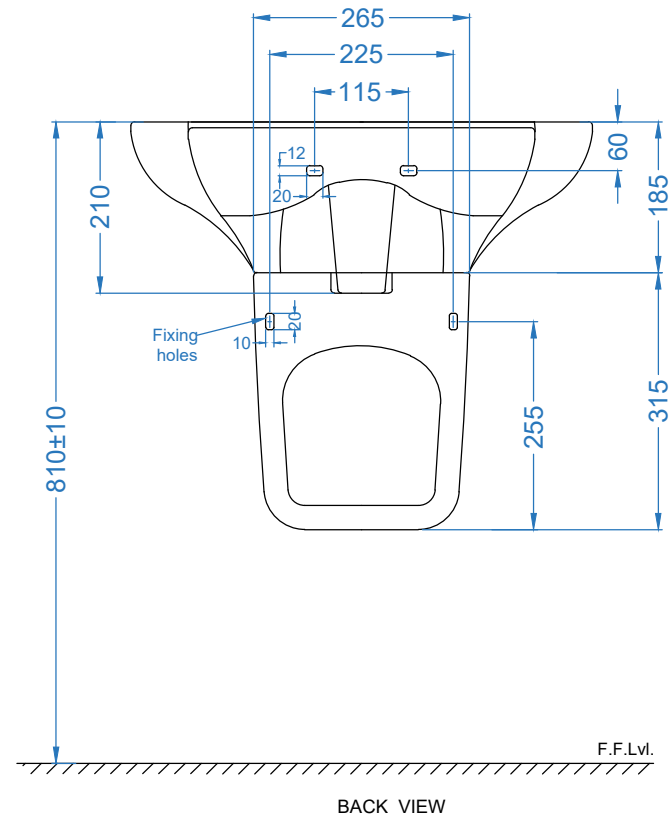

TOP VIEW

SIDE VIEW

BACK VIEW

|   |           |                                     |
|---|-----------|-------------------------------------|
|   | ITEM CODE |                                     |
|   | ITEM TYPE | VERONA Basin With Half Pedestal     |
| <b>Somany Bathware</b><br>Corporate Office : F-36, Sector-6, Noida - 201301, Uttar Pradesh<br>Website : <a href="http://www.somanyceramics.com">www.somanyceramics.com</a><br>E-mail : <a href="mailto:marketing@somanyceramics.com">marketing@somanyceramics.com</a><br>Customer Service : <a href="mailto:customer.support@somanyceramics.com">customer.support@somanyceramics.com</a><br>Toll free : 1800-1030-004 | ITEM SIZE | 570x460x500 mm (Including pedestal) |
| ALL DIMENSIONS ARE IN MM.<br>(TOLERANCE ± 5 MM)   |           |                                     |