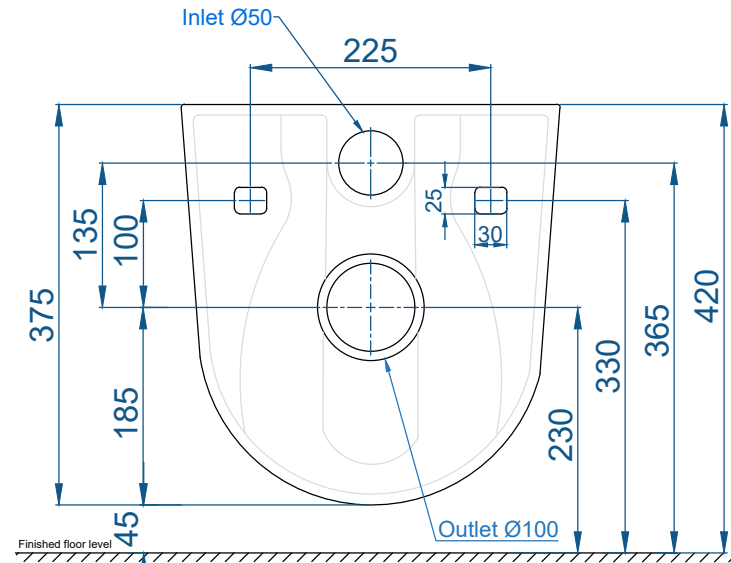

TOP VIEW

SIDE VIEW

BACK VIEW

 <p>Somany Bathware Corporate Office : F-36, Sector-6, Noida - 201301, Uttar Pradesh Website : www.somanyceramics.com E-mail : marketing@somanyceramics.com Customer Service : customer.support@somanyceramics.com Toll free : 1800-1030-004</p>	ITEM CODE	
	ITEM TYPE	WAVE WALL HUNG WC
	ITEM SIZE	355x495x375mm
	ALL DIMENSIONS ARE IN MM. (TOLERANCE ± 5 MM)	