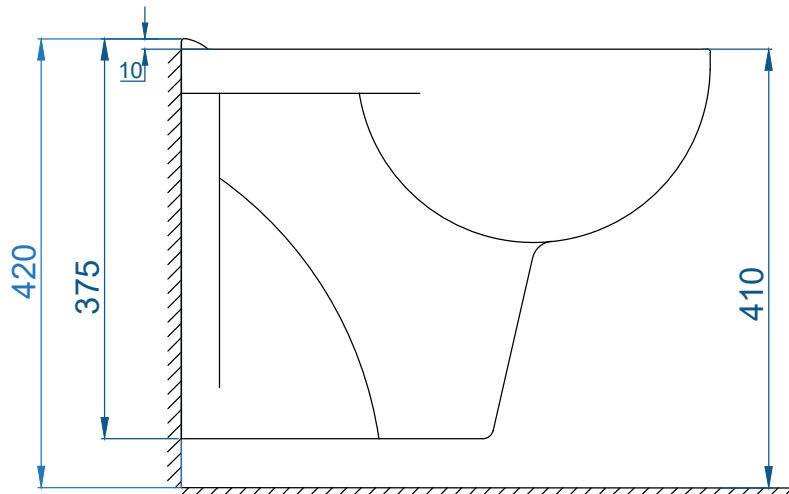

TOP VIEW

SIDE VIEW

BACK VIEW

 <p>Somany Bathware Corporate Office : F-36, Sector-6, Noida - 201301, Uttar Pradesh Website : www.somanyceramics.com E-mail : marketing@somanyceramics.com Customer Service : customer.support@somanyceramics.com Toll free : 1800-1030-004</p>	ITEM CODE	
	ITEM TYPE	WAVE WALL HUNG WC
	ITEM SIZE	355x495x375mm
	ALL DIMENSIONS ARE IN MM. (TOLERANCE ± 5 MM)	