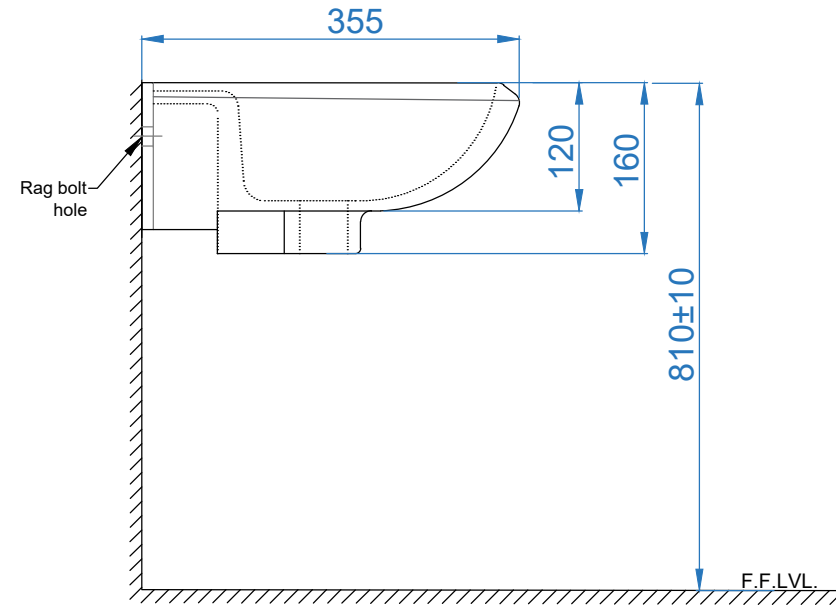

TOP VIEW

SIDE VIEW

BACK VIEW

**SOMANY**  
Bathware

**Somany Bathware**

Corporate Office : F-36, Sector-6, Noida - 201301, Uttar Pradesh  
 Website : www.somanyceramics.com  
 E-mail : marketing@somanyceramics.com  
 Customer Service : customer.support@somanyceramics.com  
 Toll free : 1800-1030-004

ITEM CODE

ITEM TYPE

ITEM SIZE

ALL DIMENSIONS ARE IN MM.  
(TOLERANCE ± 5 MM)

YEN WASH BASIN

465x355x160mm