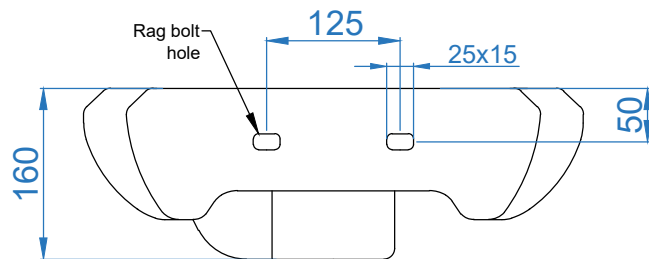

BACK VIEW

SOMANY
Bathware

Somany Bathware

Corporate Office : F-36, Sector-6, Noida - 201301, Uttar Pradesh
Website : www.somanyceramics.com
E-mail : marketing@somanyceramics.com
Customer Service : customer.support@somanyceramics.com
Toll free : 1800-1030-004

ITEM CODE

ITEM TYPE

ITEM SIZE

ALL DIMENSIONS ARE IN MM.
(TOLERANCE ± 5 MM)

YEN WASH BASIN

465x355x160mm