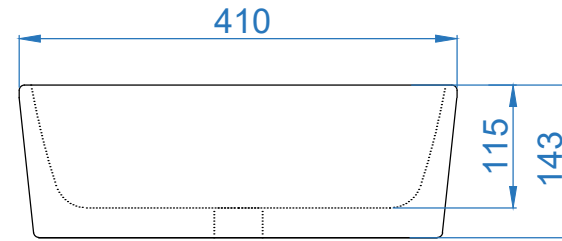

TOP VIEW

FRONT VIEW

 <p><b>Somany Bathware</b>          Corporate Office : F-36, Sector-6, Noida - 201301, Uttar Pradesh          Website : <a href="http://www.somanyceramics.com">www.somanyceramics.com</a>          E-mail : <a href="mailto:marketing@somanyceramics.com">marketing@somanyceramics.com</a>          Customer Service : <a href="mailto:customer.support@somanyceramics.com">customer.support@somanyceramics.com</a>          Toll free : 1800-1030-004</p>	ITEM CODE	
	ITEM TYPE	Zinnia Art Basin
	ITEM SIZE	410x410x143mm
	ALL DIMENSIONS ARE IN MM. (TOLERANCE ± 5 MM)	