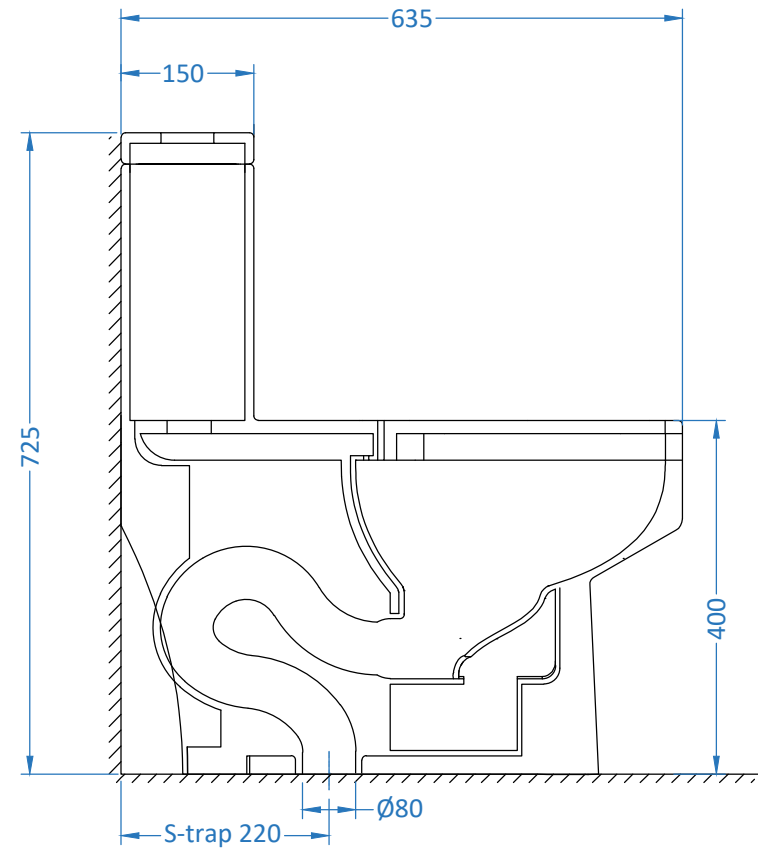

TOP VIEW

SIDE VIEW

	ITEM CODE	
	ITEM TYPE	Zoca one piece toilet S-trap 220mm
Somany Bathware Corporate Office : F-36, Sector-6, Noida - 201301, Uttar Pradesh Website : www.somanyceramics.com E-mail : marketing@somanyceramics.com Customer Service : customer.support@somanyceramics.com Toll free : 1800-1030-004	ITEM SIZE	355x635x725mm
	ALL DIMENSIONS ARE IN MM. (TOLERANCE ± 5 MM)	