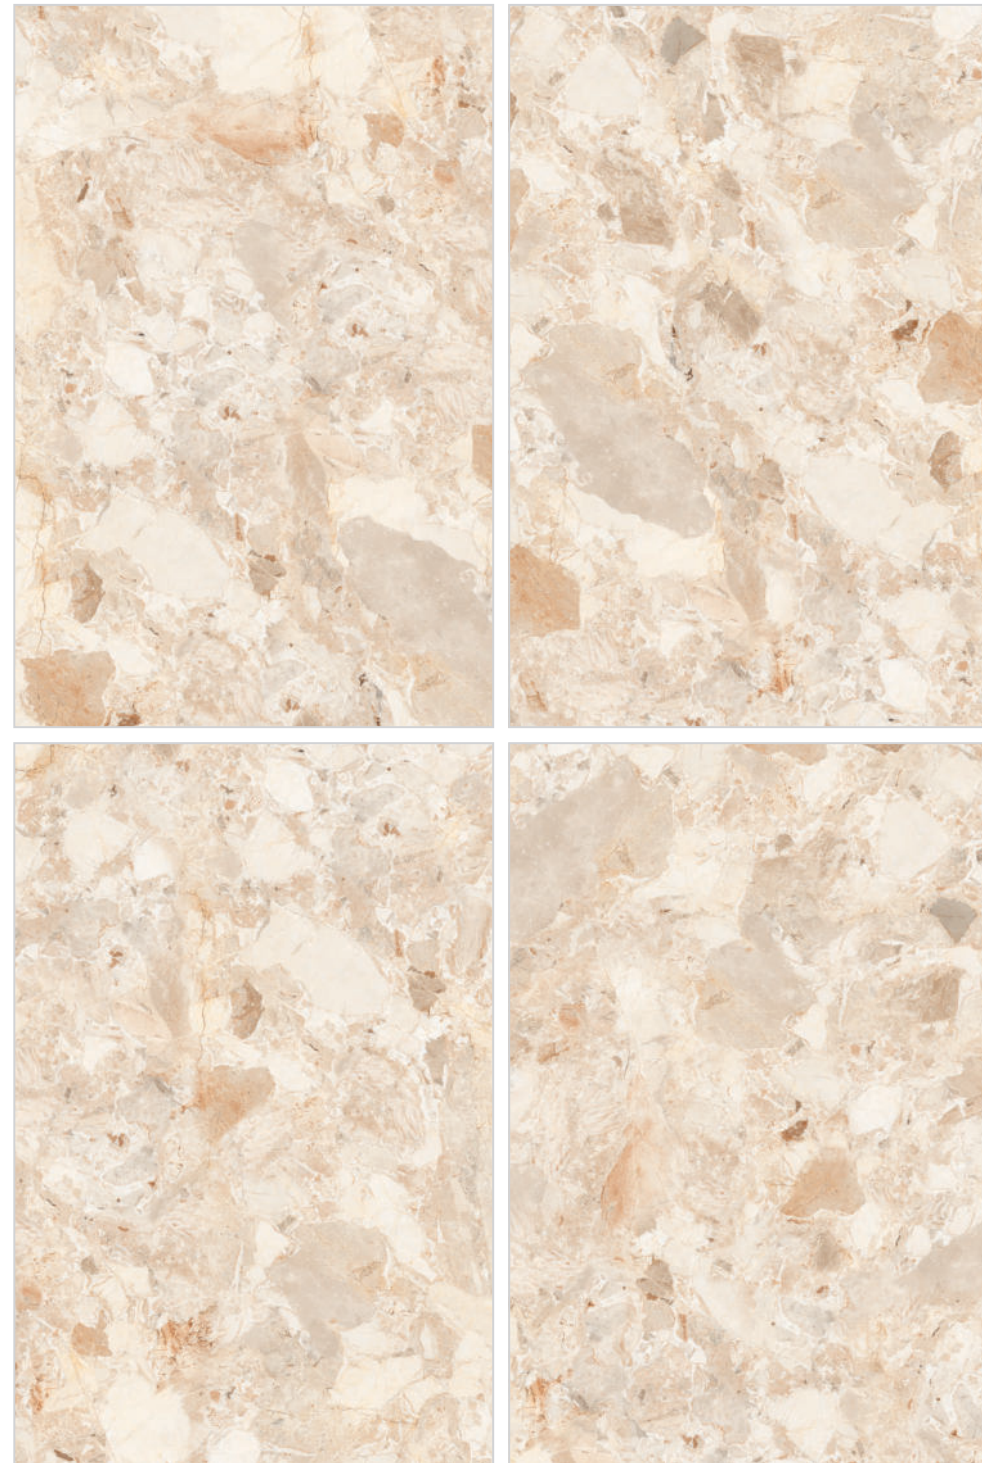

15 BRECCIA SARDA 180

SIZE | SURFACE | THICKNESS
1200x1800mm | FULL POLISHED | 15mm

V4

360 VIEW

Available in same design
LUX (POLISHED) - 800X2600MM
SHAPETECH (ST. MATT) - 800X2600MM

BRECCIA SARDA 26 15mm Thickness
BRECCIA SARDA 26 SHAPE