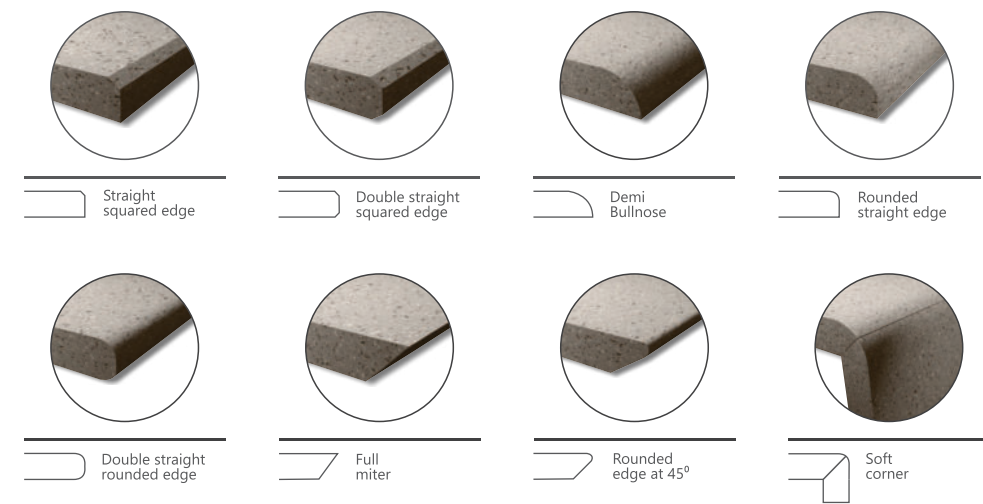

- **Continuous surface with minimised grout lines:** A seamless aesthetic while reducing maintenance.
- **Aesthetic appeal:** Delivers beautiful, high-performing surfaces for any space.
- **Enhanced workability:** Easy to cut, handle, and install, ensuring faster application.
- **Versatile application:** Suitable for more than just walls and floors.

APPLICATION AREAS

These versatile slabs can be used in various settings, such as homes, restaurants, hotels, and more, offering immense potential in construction, furniture, and architectural design.

APPROACH AREAS

EDGE PROFILE

COVERSTONE offers various edge profiles that are made possible with its true body 15mm profile. The different edge finishes add a stylish and modern appeal to these surfaces.

EACH SHADE TELLS A *story*