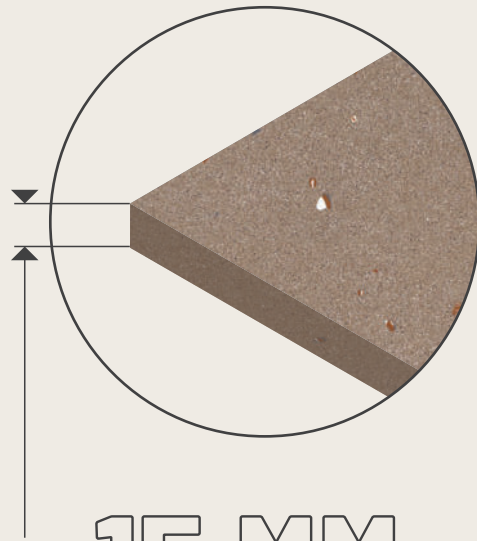

COVERSTONE