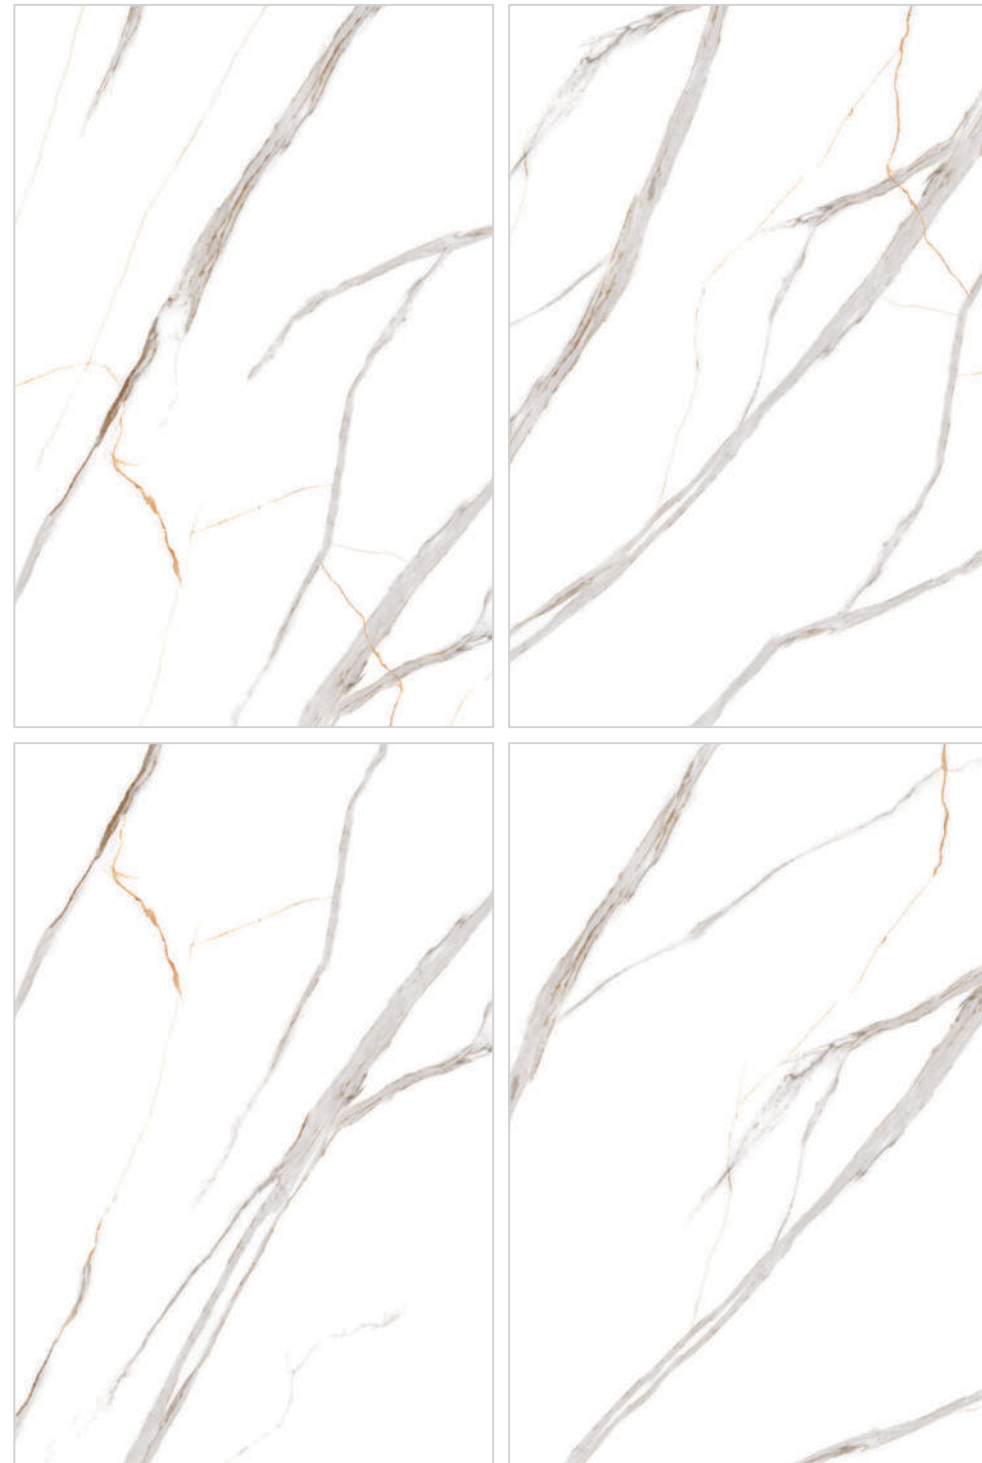

15 ALASKA NATURAL 180

SIZE | SURFACE | THICKNESS
1200x1800mm | FULL POLISHED | 15mm

360 VIEW

V2

Available in same design
LUX (POLISHED) - 800X2600MM
QUILLTOUCH (MATT) - 800X2600MM

ALASKA NATURAL 26 15mm Thickness
ALASKA NATURAL 26 QUILL