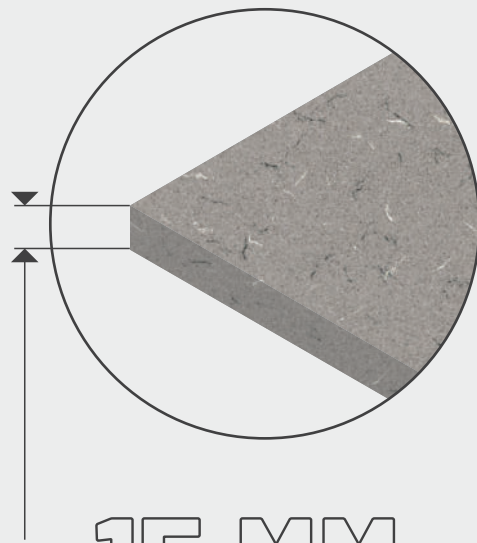

COVERSTONE

15 MM
Thickness

1200x1800mm

QUILL GLAM SERIES

QUILL GLAM offers a unique fusion of elegance and sparkle, designed to transform any space into a masterpiece. The tiny gleaming grains embedded in the surface create a mesmerising interplay of light and texture. This surface harmoniously combines the subtle sophistication of a matte finish with the captivating allure of glitter. The surface, enriched with gleaming grains, achieves a beautiful blend of elegance and earthy charm, infusing any space with a natural yet glamorous essence.