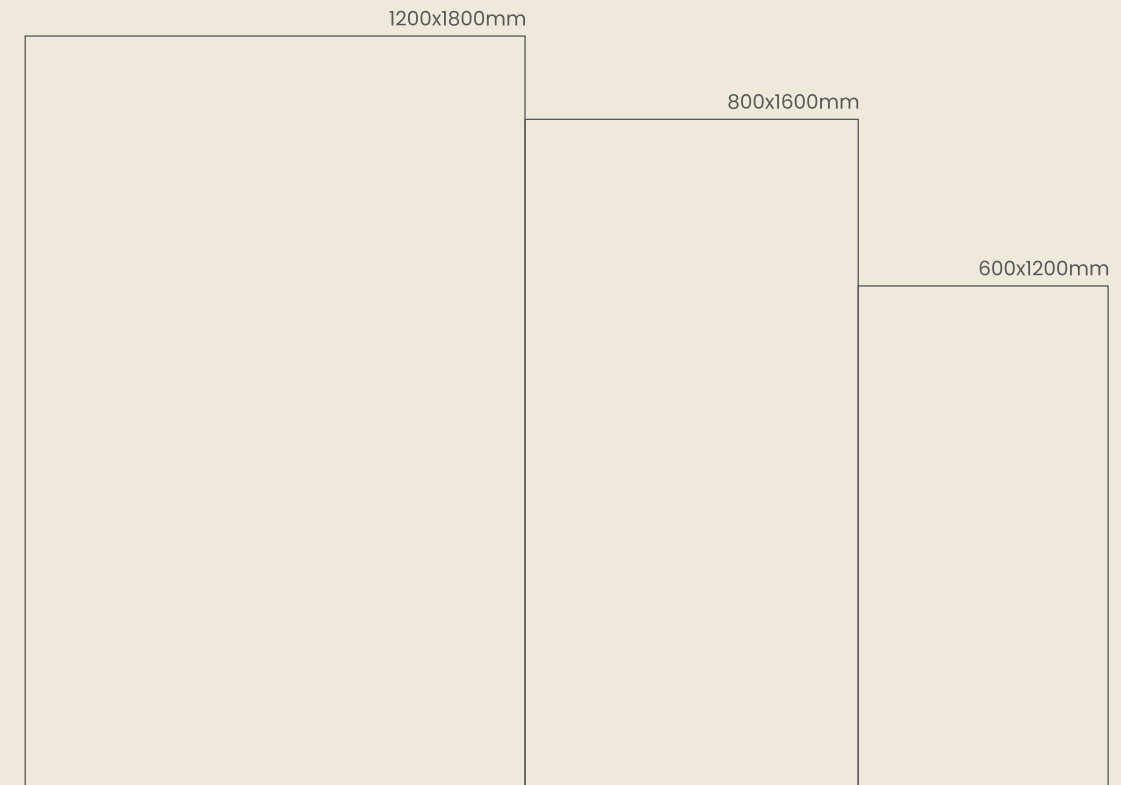

TECHNICAL FEATURES

- **WATER REPELLENT**
- **BLENDED SMOOTHNESS**
- **NON-REFLECTIVE**
- **ABRASION & WEAR RESISTANT**
- **CHEMICAL RESISTANT**
- **TEMPERATURE RESISTANT**
- **THERMAL RESISTANT**
- **FROST RESISTANT**
- **LOAD AND STRESS RESISTANT**
- **HYGIENIC AND SAFE**

SUPERIOR GLOSS SURFACE

A stunning, high-gloss finish that elevates any space. The reflective surface amplifies light, creating a brighter and more luxurious ambience.

ABRASION RESISTANT FOR MODERATE TO HIGH TRAFFIC AREAS

Our tiles are designed to withstand the test of time, even in high-traffic areas. Their superior abrasion resistant of PEI-4 ensures durability and maintains their pristine appearance for years.

EASY TO CLEAN

They are easy to clean and maintain, thanks to their non-porous surface that resists dirt and stains.

REFLECTIVE GLOSS INDEX <8

Our tiles feature a subtle, low-reflection finish, reducing glare and creating a more comfortable visual experience. This makes them ideal for various settings, including spaces with significant natural light.

APPLICATION AREAS

RESIDENTIAL AREAS

COMMERCIAL AREAS

HOSPITALS

SHOPS AND MALLS

HOTELS AND RESTAURANTS

SCHOOLS AND COLLEGES

OUTDOOR FURNITURE

PUBLIC PLACES