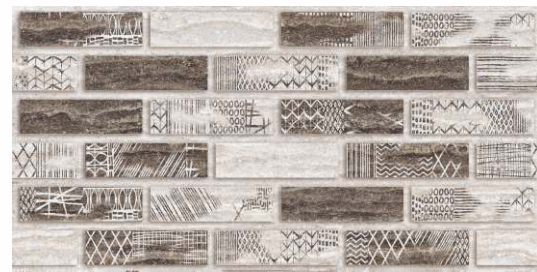

Vivo Lucido Byron Decor 01