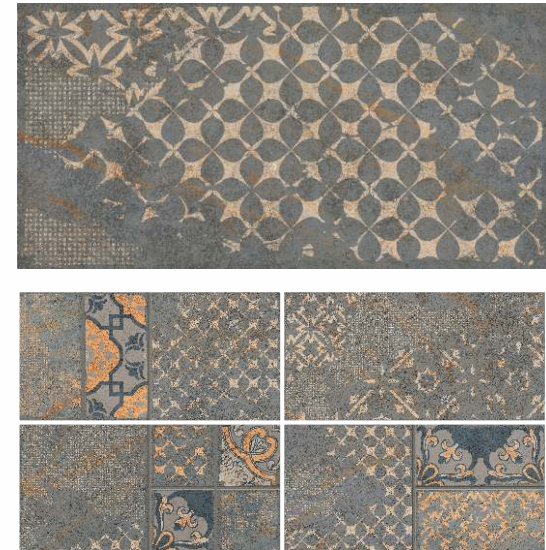

Kalahari Pietra Gris

*Random (More Than 16 Phases)