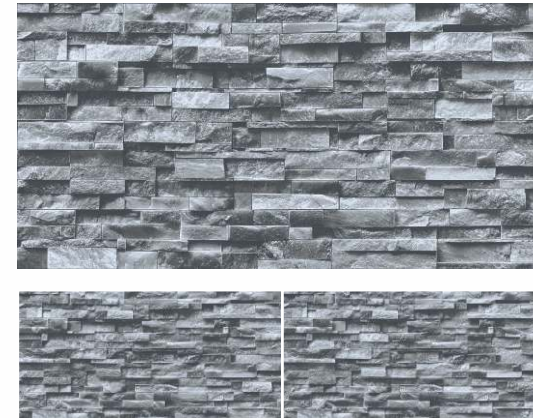

300x  
600mm

RUSTIC  
FINISH

CLAD STONE

Elbert Stone Brown

NEW

Elbert Stone Grey

NEW

Fornodo Grey Dark