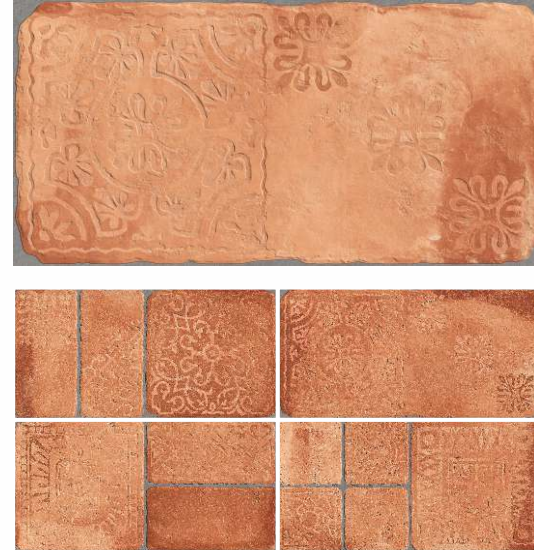

300x
600mm

RUSTIC
FINISH

KALAHARI
WALL & FLOOR TILES

Kalahari Lambris Cotto