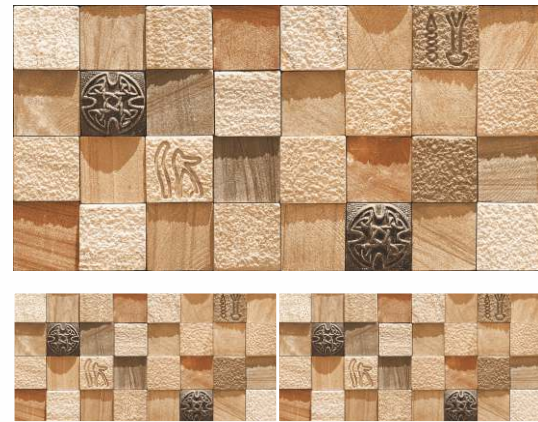

CLAD STONE

Civilta Beige

Civilta Brown

Cobble Brown

Crystallo Brown

Cobble Beige

Cobble Bianco

Crystallo Grey

Crystallo Natural

300x  
600mm

RUSTIC  
FINISH

- ECO FRIENDLY
- WALL TILES
- INTERIOR
- EXTERIOR
- TEMPERATURE RESISTANT
- DEEP PUNCH

Emerald Stone Brown

Emerald Stone Grey

Emerald Stone Crema

Emerald Stone Grey

300x  
600mm

RUSTIC  
FINISH

CLAD STONE

Elbert Stone Brown

NEW

Elbert Stone Grey

NEW

Fornodo Grey Dark