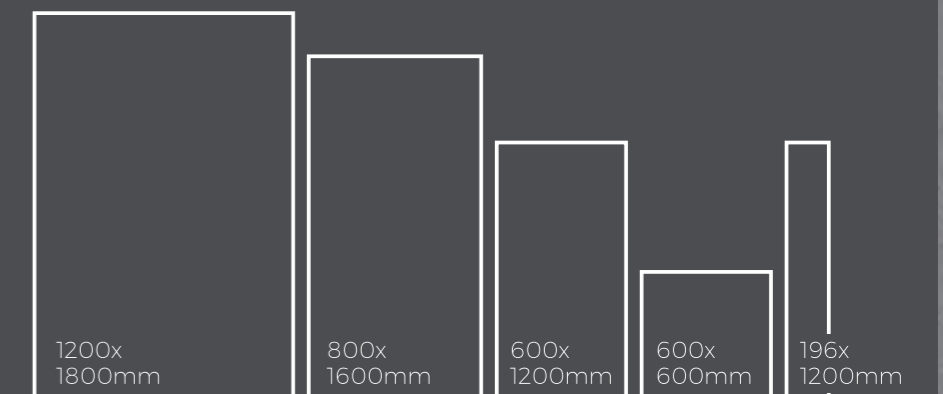

Applications

Technical Specifications

GLAZED VITRIFIED TILES

COLLECTION

INDEX

01	1200x1800mm	
	High Gloss	05-05
	Full Polish	05-32
	Carving	33-43
	Matt	44-45
02	800x1600mm	
	High Gloss	49-50
	Full Polish	51-68
	Carving	69-75
	Matt	76-83
03	600x1200mm	
	High Gloss	87-92
	Full Polish	93-116
	Carving	117-132
	Matt	133-145
	Rustic	146-149
	Vc	151-153
Microcid	155-156	
	Dry Application	157-157
04	600x600mm	
	Full Polish	161-166
	Matt	167-177
	VC	179-181
	Rustic	183-186
05	196x1200mm	
	Matt	189-193
	Rustic	195-197
	Carving	199-199