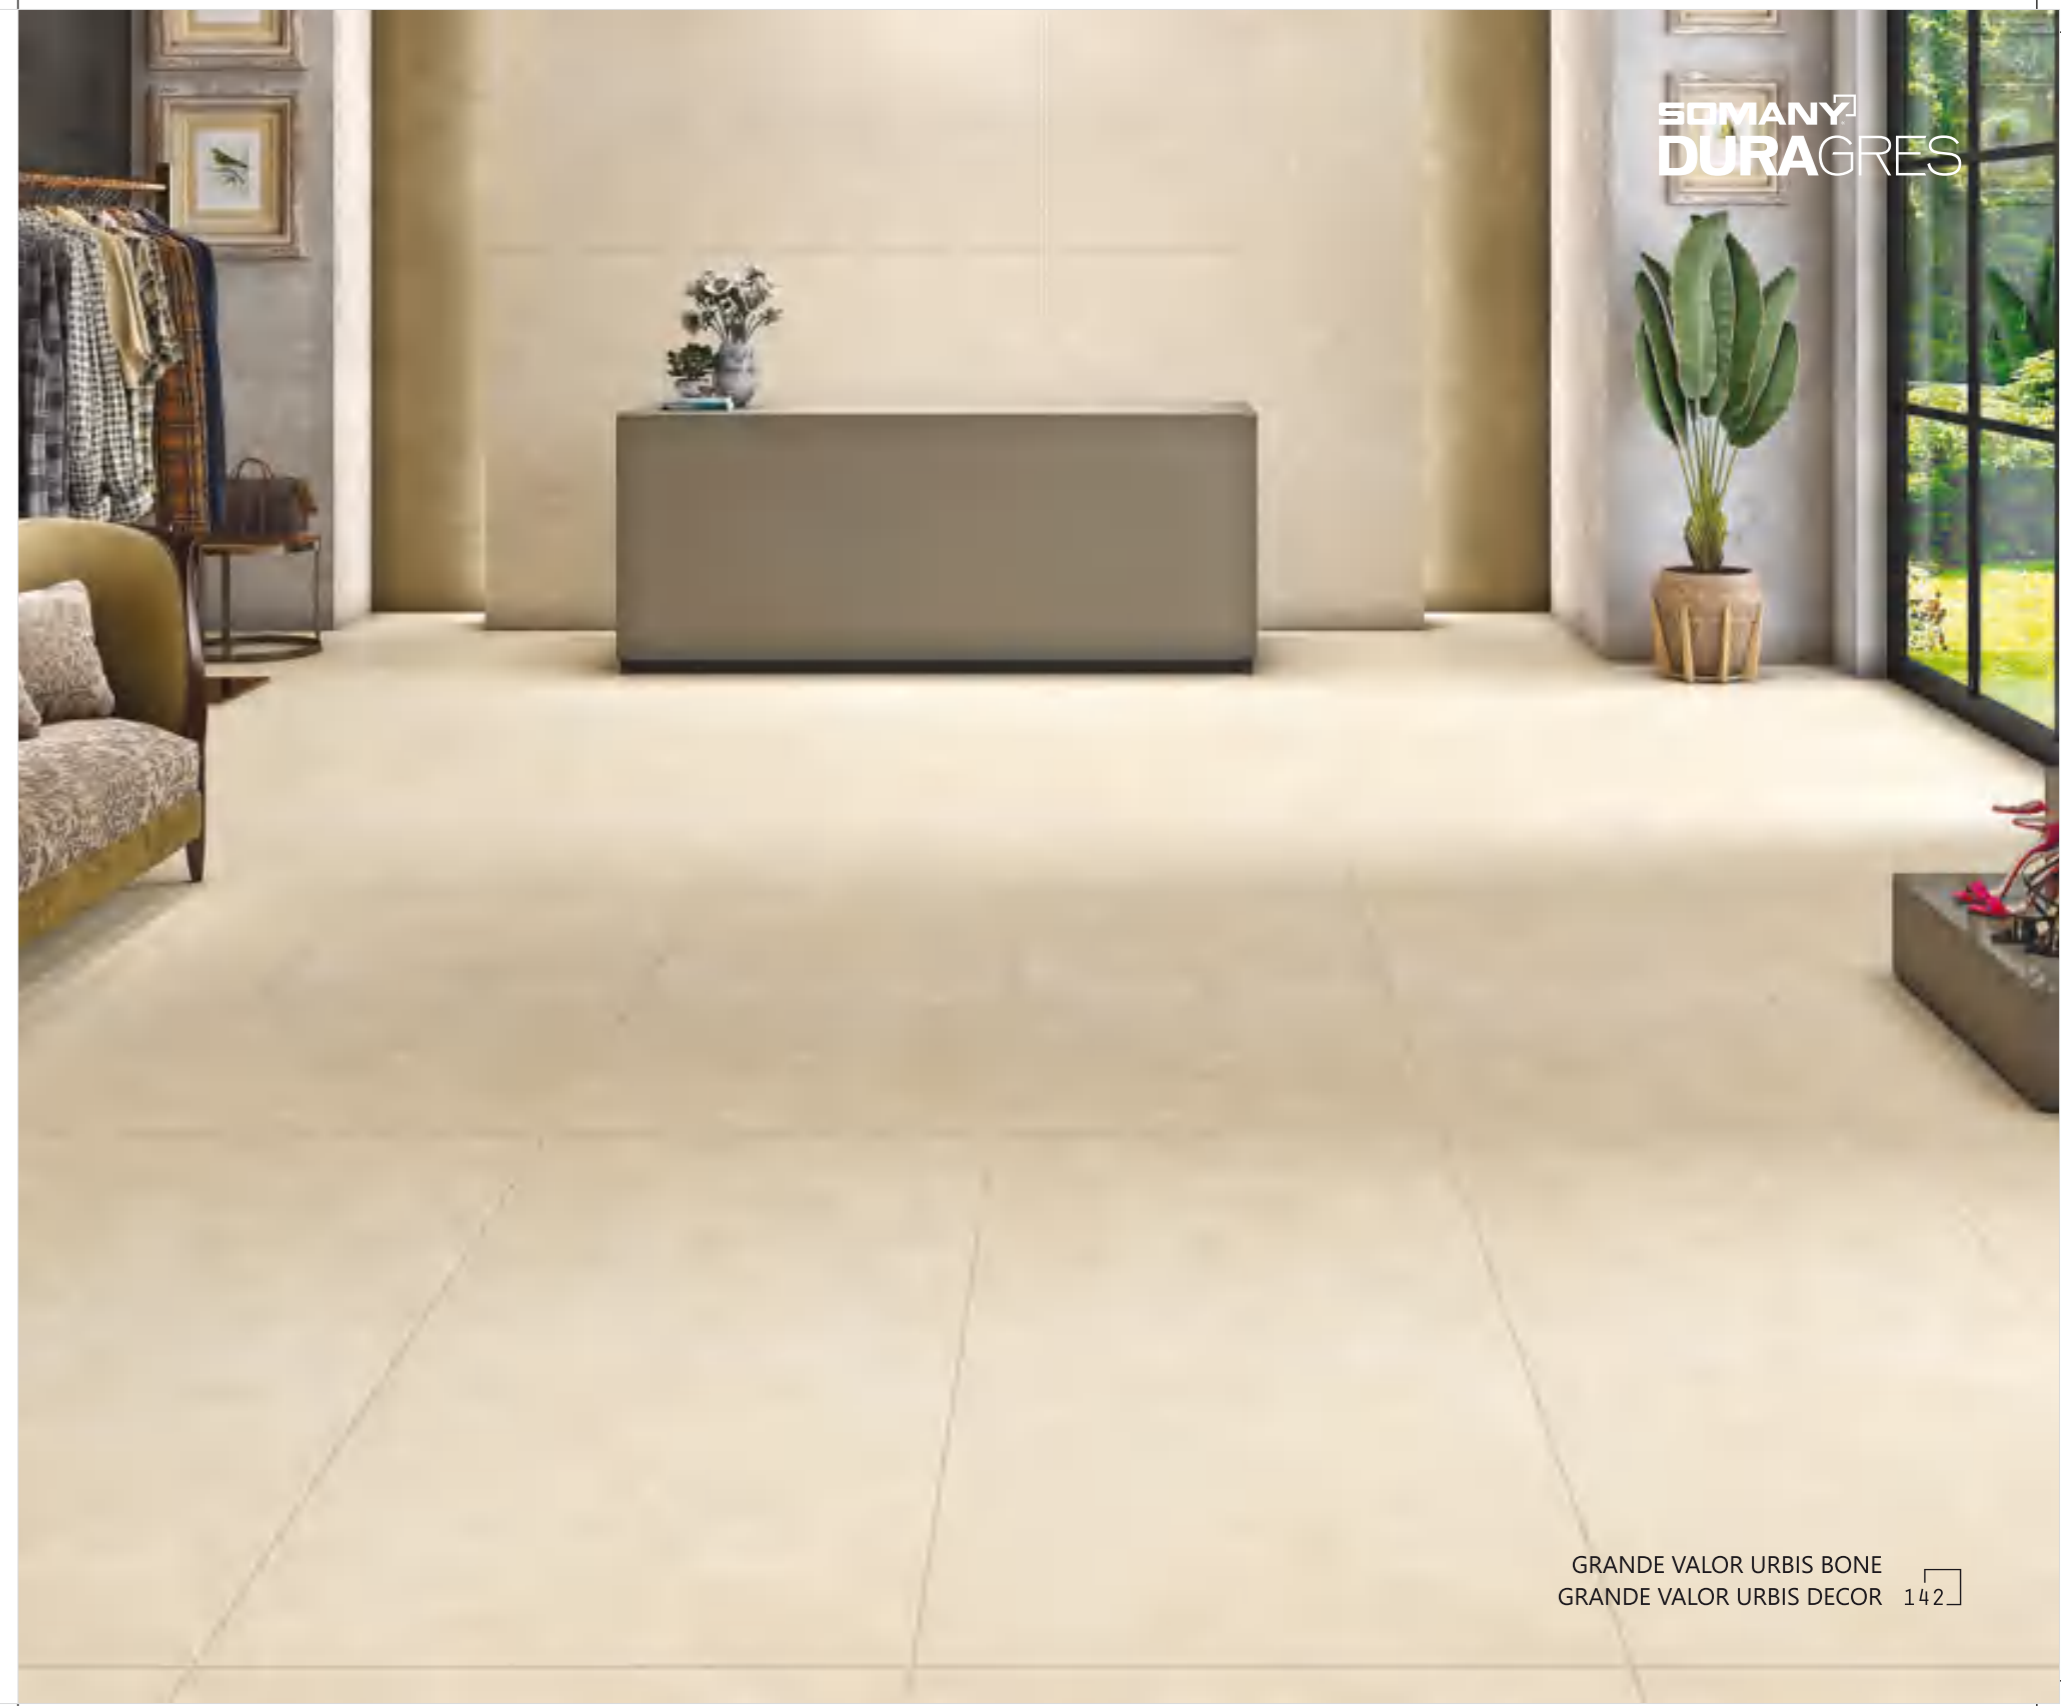

V-1

SOMANY®
DURAGRES