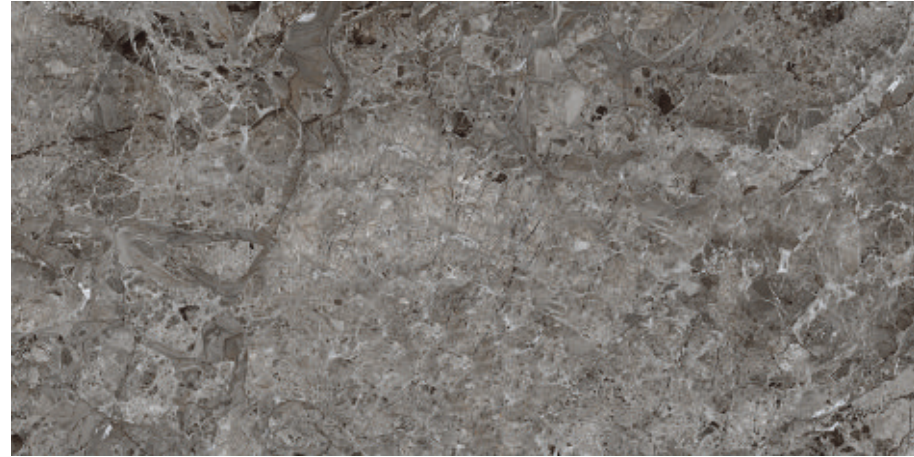

GRANDE VALOR BRECCIA BEIGE FP
Full Polish, 600x1200mm

GRANDE VALOR CALLIS DARK GREY FP
GRANDE VALOR CALLIS LIGHT GREY FP

600X1200MM

FULL POLISH

GRANDE VALOR BRECCIA GREY FP
Full Polish, 600x1200mm

GRANDE VALOR BRILLAR LIGHT FP
Full Polish, 600x1200mm