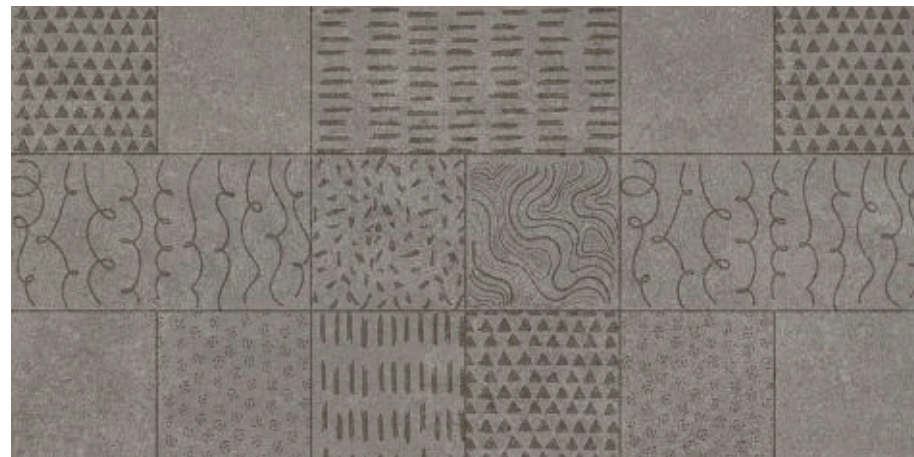

GRANDE IMPRESSION VALOR TAIGA DECOR
Carving, 600x1200mm