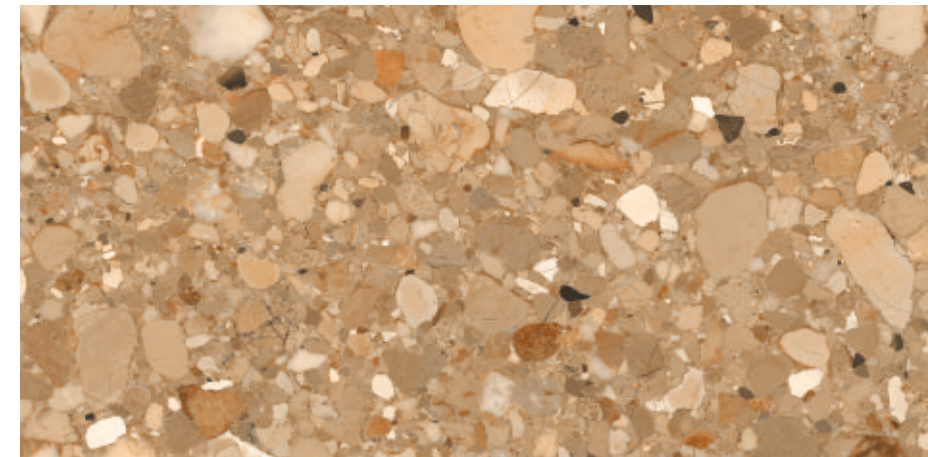

GRANDE VALOR CEMENT BEIGE
Matt, 600x1200mm

GRANDE VALOR CEMENT COFFEE
Matt, 600x1200mm

GRANDE VALOR CEMENT DARK GREY
Matt, 600x1200mm

GRANDE VALOR CEMENT LIGHT GREY
Matt, 600x1200mm

GRANDE VALOR COLLAGE GREY
Matt, 600x1200mm