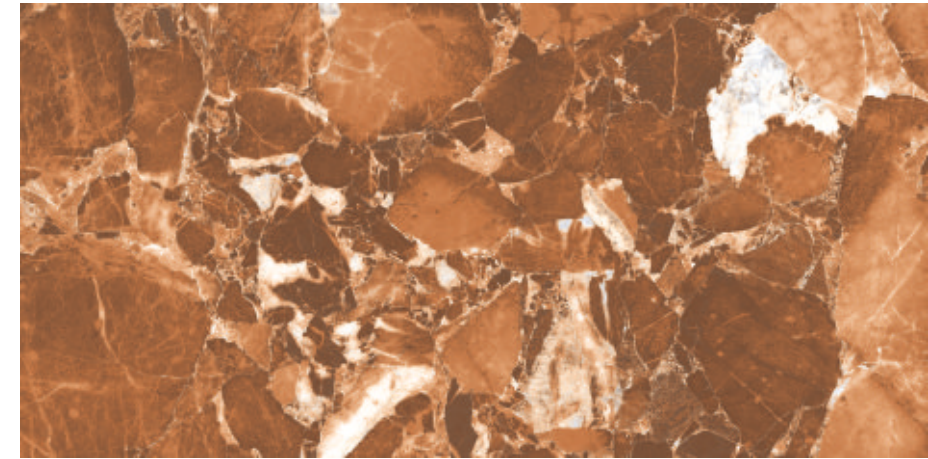

FULL POLISH

600X1200MM

GRANDE LUCIDO GALAXY AZUL
High Gloss, 600x1200mm

GRANDE LUCIDO GALAXY BEIGE
High Gloss, 600x1200mm

GRANDE LUCIDO MARMO BLUE
High Gloss, 600x1200mm

GRANDE LUCIDO MARMO BROWN
High Gloss, 600x1200mm