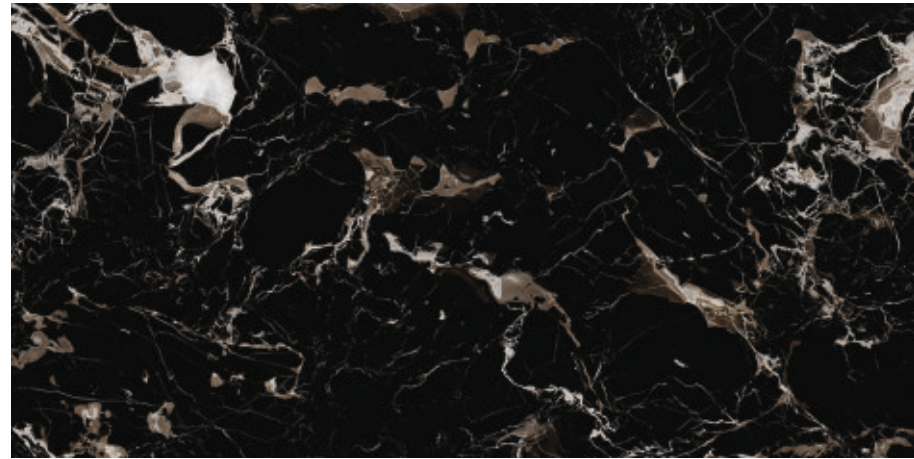

GRANDE VALOR VALENCIA BEIGE FP
Full Polish, 600x1200mm

GRANDE VALOR VALENCIA COFFEE FP
Full Polish, 600x1200mm

GRANDE VALOR BRECCIA GOLD FP
Full Polish, 600x1200mm

GRANDE VALOR LUCIDO PORTORO BLACK
High Gloss, 600x1200mm