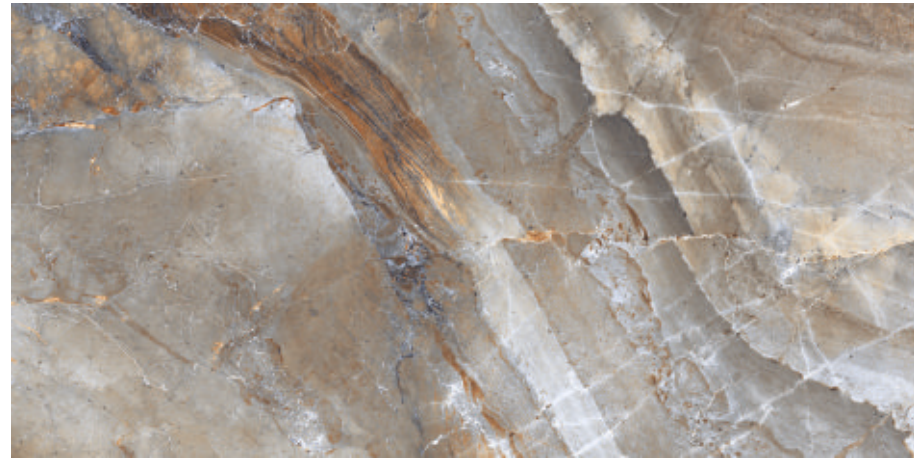

FULL POLISH

600X1200MM

GRANDE LUCIDO GALAXY AZUL
High Gloss, 600x1200mm

GRANDE LUCIDO GALAXY BEIGE
High Gloss, 600x1200mm

GRANDE LUCIDO MARMO BLUE
High Gloss, 600x1200mm

GRANDE LUCIDO MARMO BROWN
High Gloss, 600x1200mm