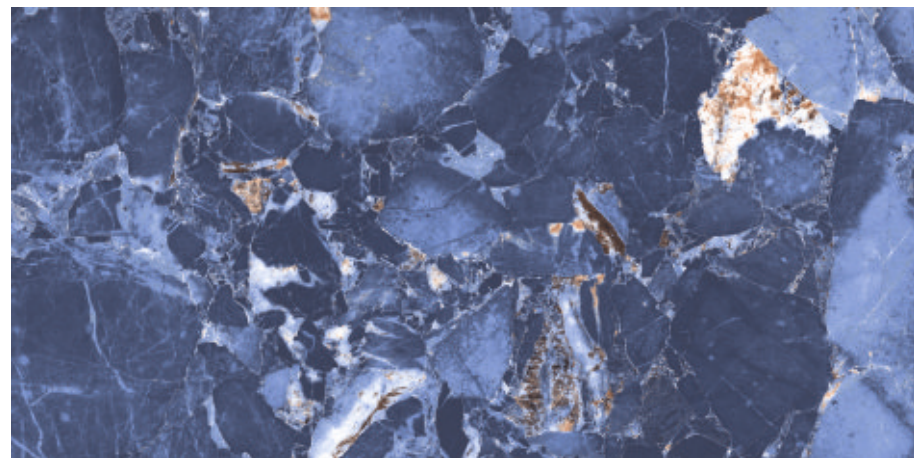

FULL POLISH

600X1200MM

GRANDE LUCIDO GALAXY AZUL
High Gloss, 600x1200mm

GRANDE LUCIDO GALAXY BEIGE
High Gloss, 600x1200mm

GRANDE LUCIDO MARMO BLUE
High Gloss, 600x1200mm

GRANDE LUCIDO MARMO BROWN
High Gloss, 600x1200mm