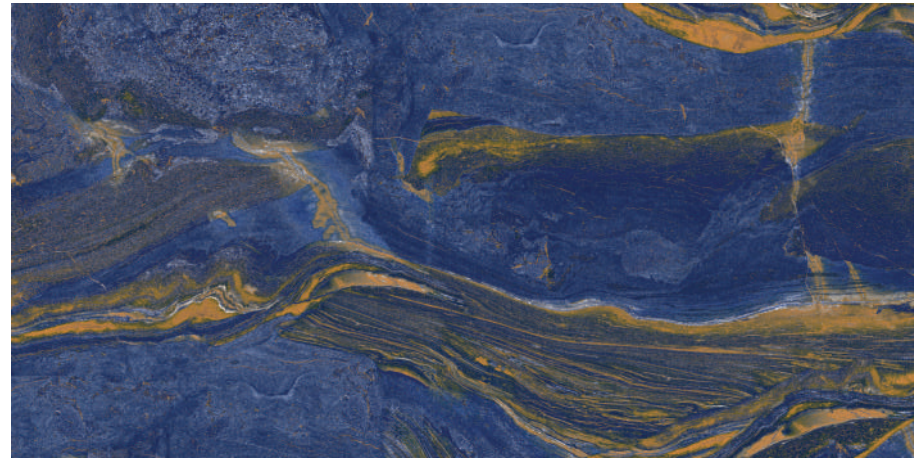

ENORME LUCIDO ESPACIO BLUE