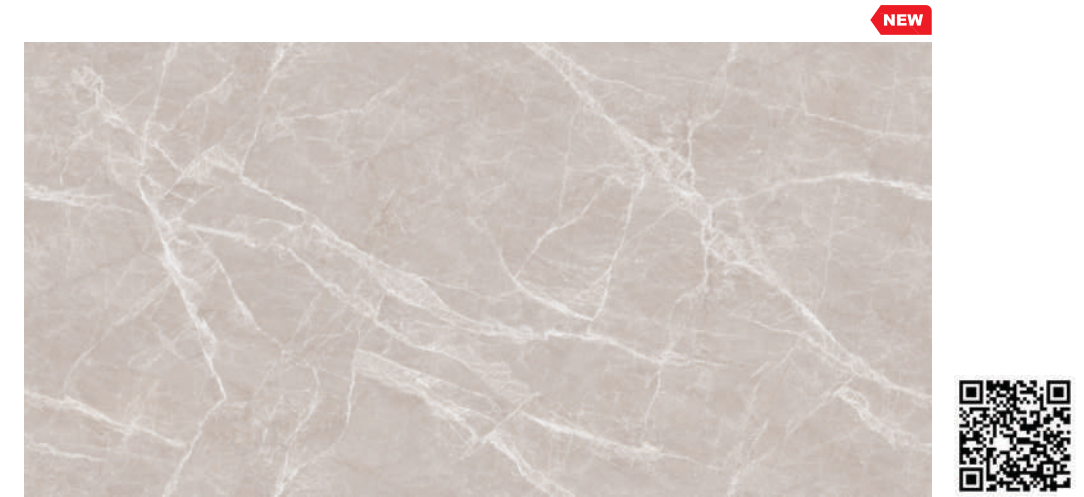

ENORME EL ZAFFIRO BRUNO FP