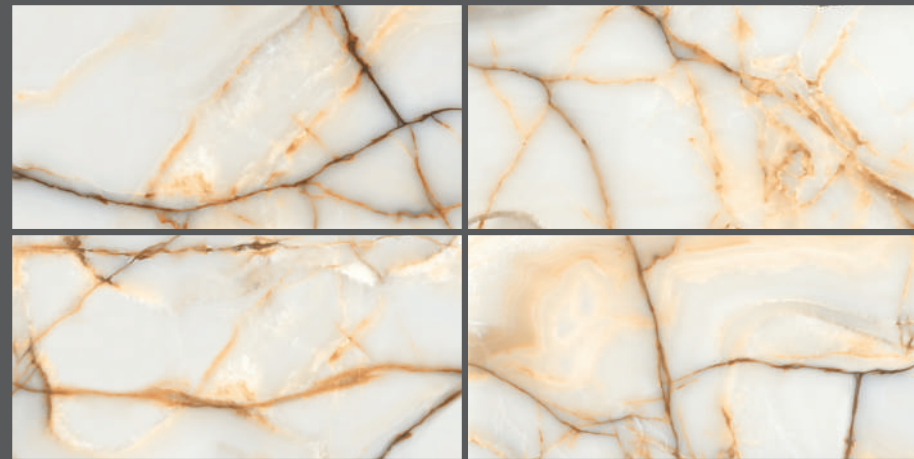

ENORME EON ROSABELA GREY FP

ENORME GIUSTO OLIVE FP

ENORME FINESSIA BIANCO FP

ENORME GIUSTO GREY FP

ENORME GEMSTONE HONEY FP

ENORME GISELLE LIGHT GREY FP

800x1600mm **FULL POLISH**

ENORME MOSMAN ONYX FP