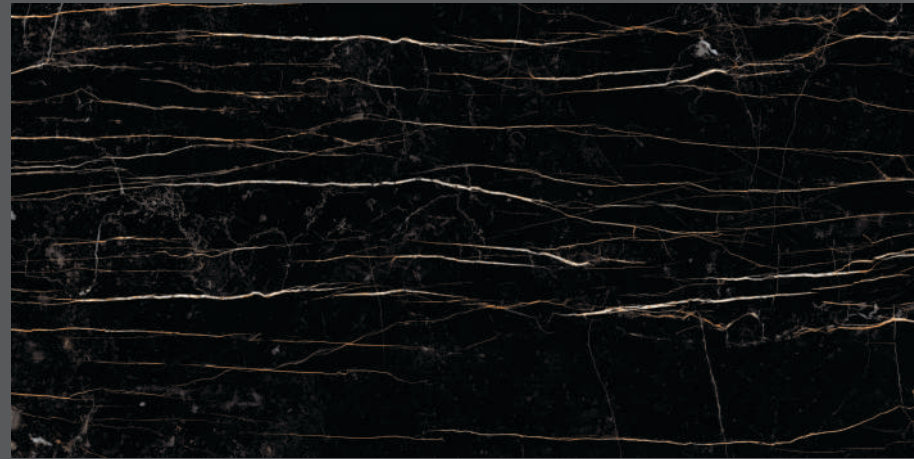

800x1600mm **HIGH GLOSS**

ENORME LUCIDO WACOM NERO