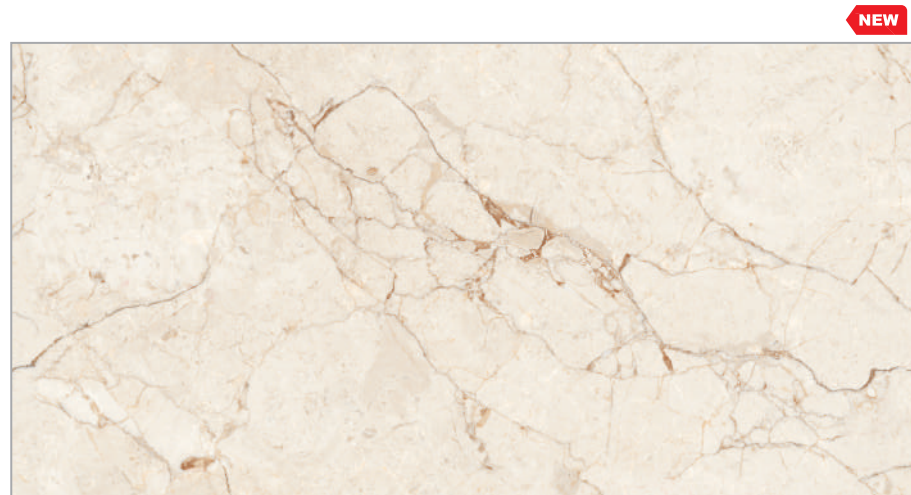

-  VERSATILE SOLUTIONS
-  EASIER TO LAY
-  RESISTANT TO CHEMICAL
-  RESISTANT TO LOADS
-  RESISTANT TO STAINS
-  WIDE RANGE

SOMANY
DURAGRES

ENORME EL IMP ATLAS BEIGE

ENORME EL HG IMP LASA WHITE FP

ENORME MARMÌ STATUARIO FP