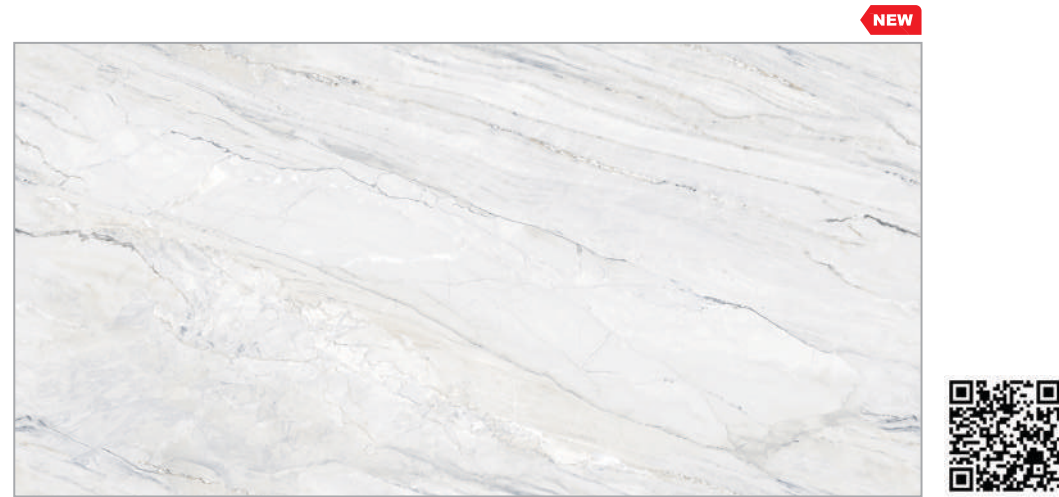

800x1600mm **FULL POLISH** ENDLESS

- **VERSATILE SOLUTIONS**
- **EASIER TO LAY**
- **RESISTANT TO CHEMICAL**
- **RESISTANT TO LOADS**
- **RESISTANT TO STAINS**
- **WIDE RANGE**

SOMANY
DURAGRES

ENORME EL GRAO MULTI FP