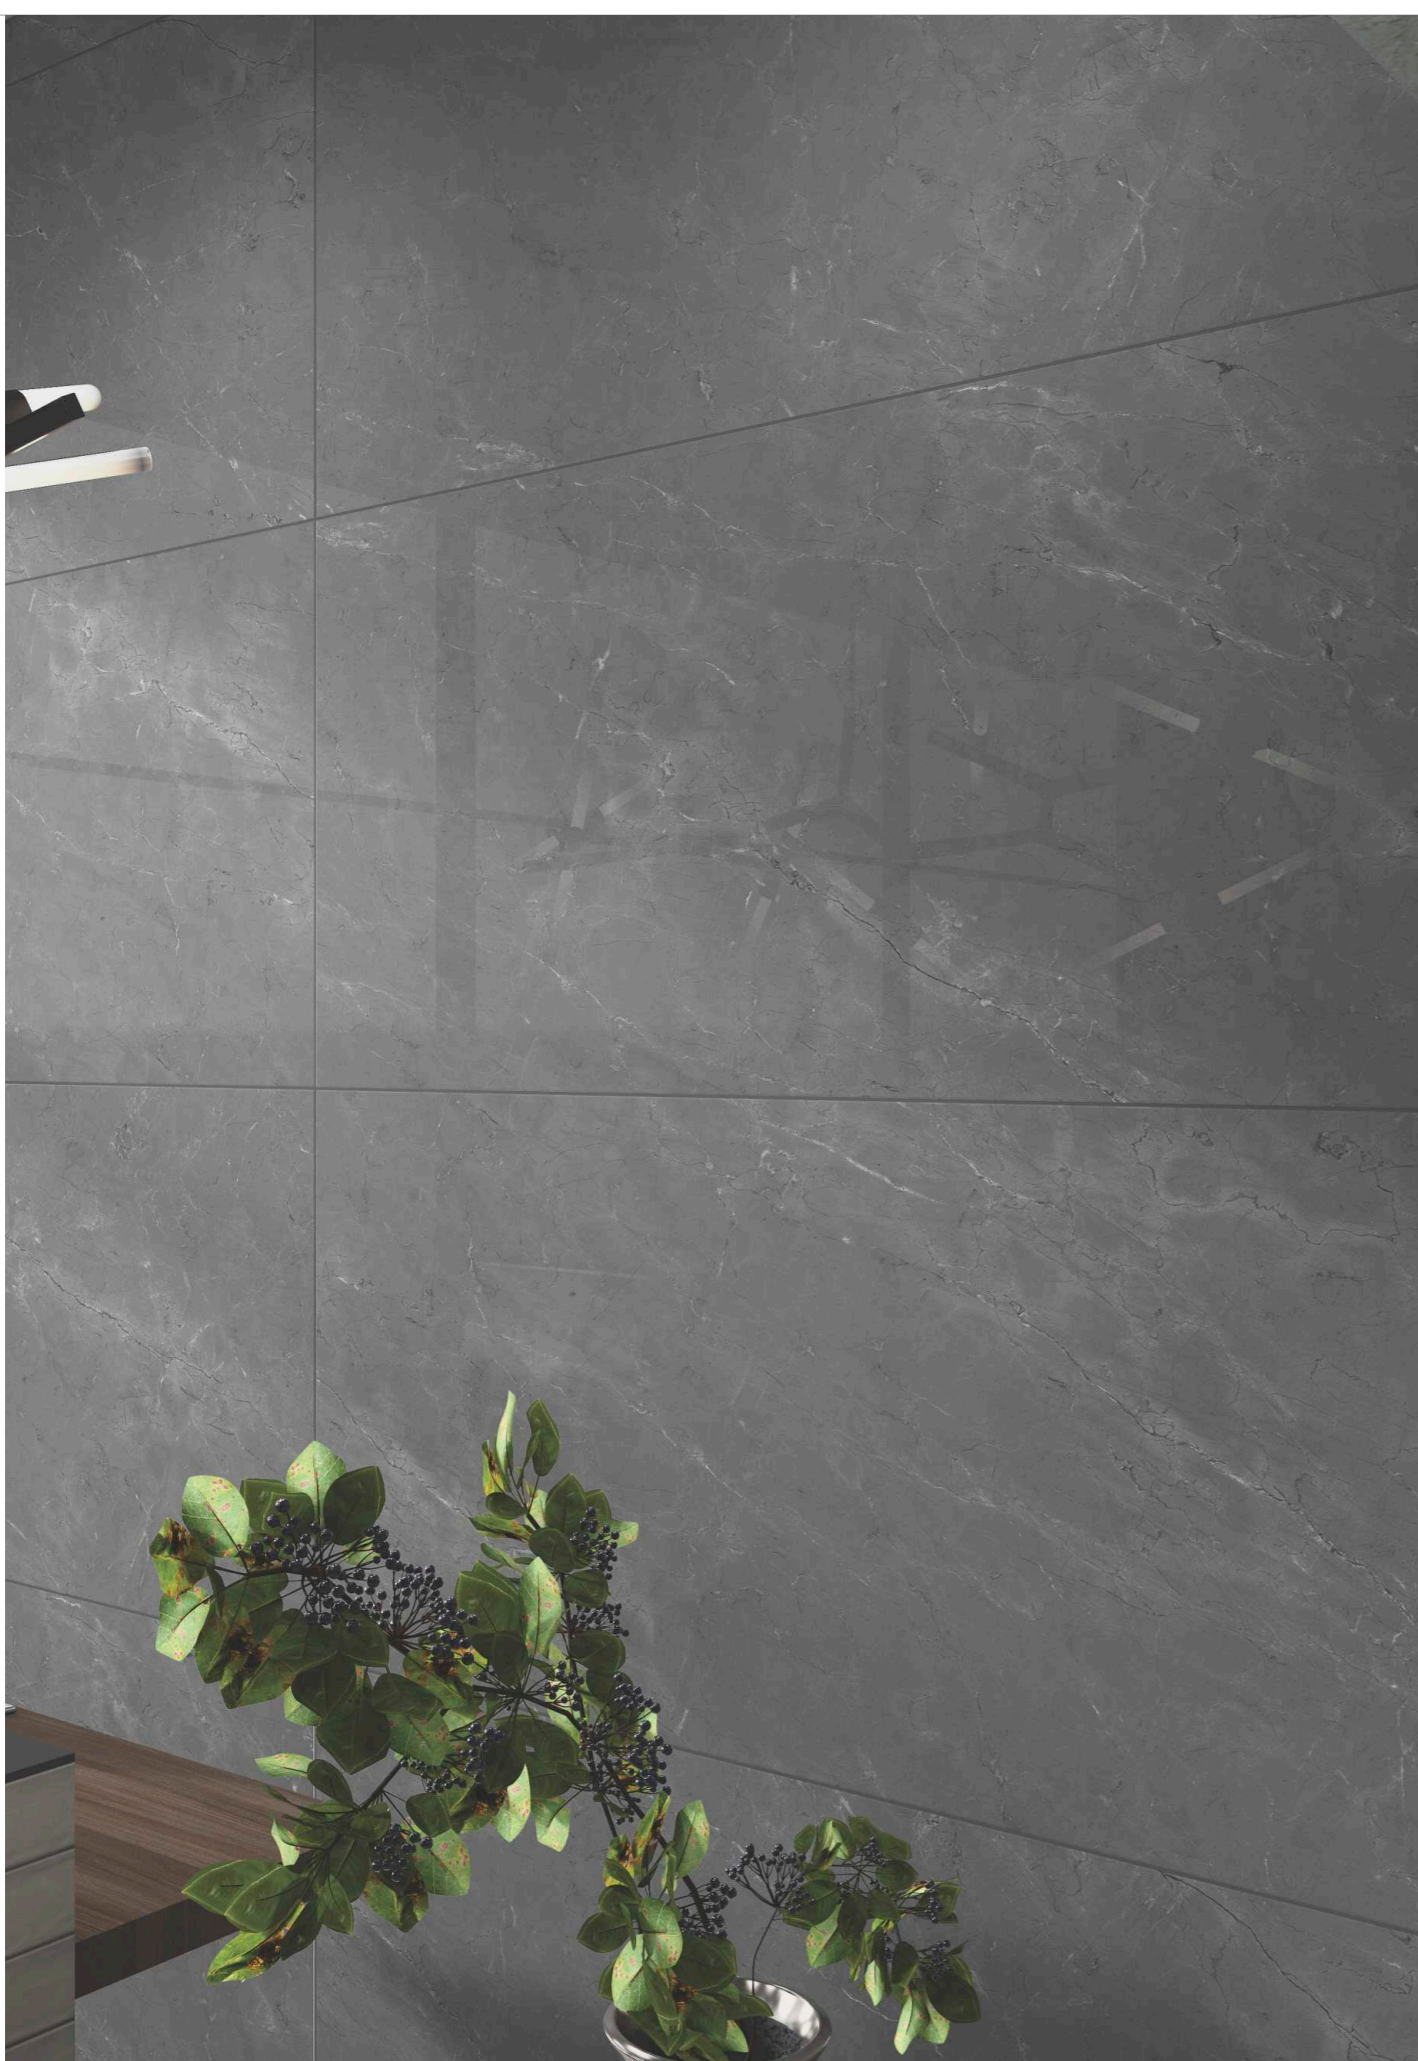

WALL & FLOOR
ENORME KS ELDEN BEIGE FP
Size: 800 x 1600mm | Finish: Full Polished