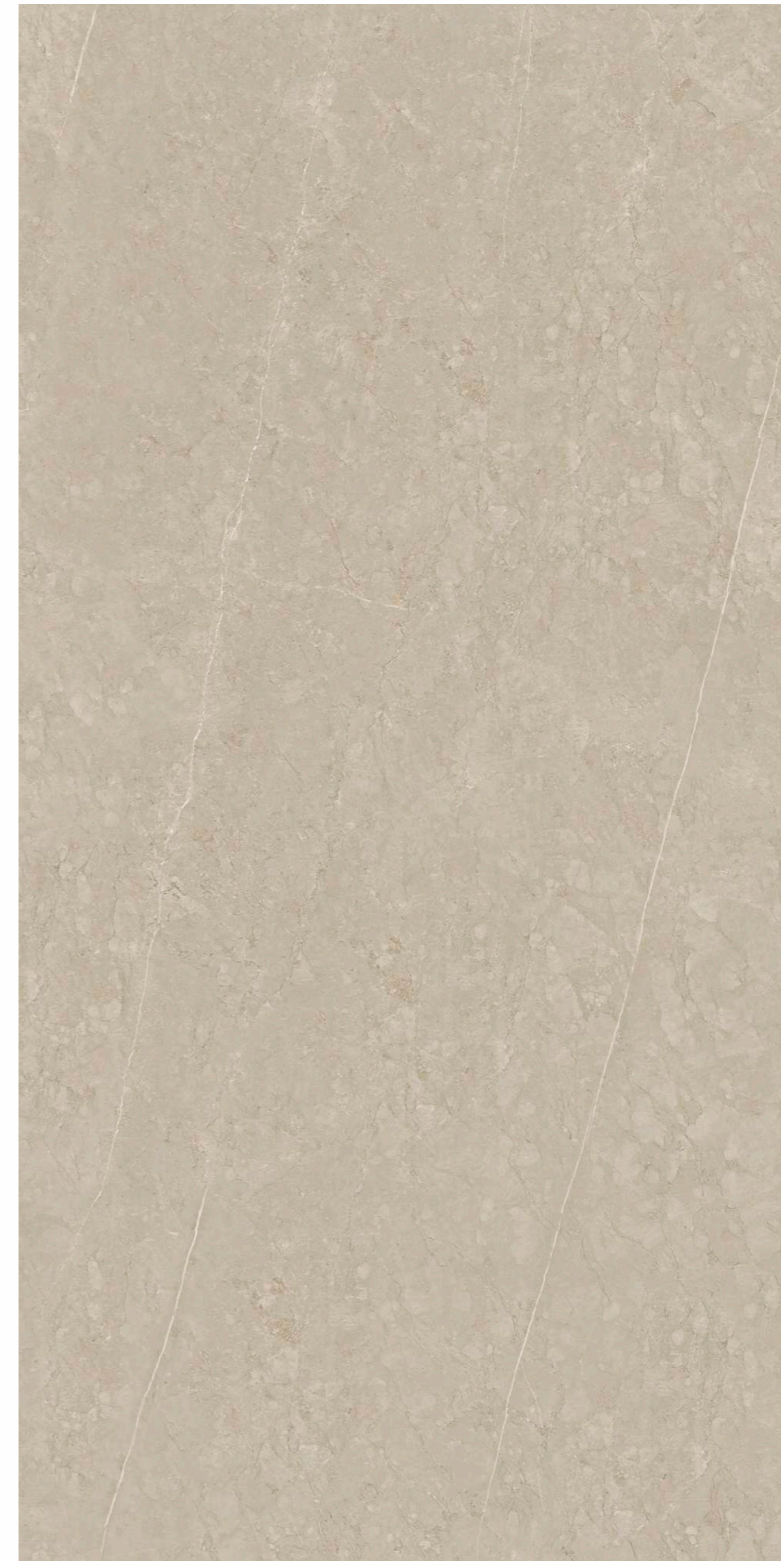

ENORME KS
EL CORATO BEIGE FP

Size : **800x1600mm**
Surface : **Full Polished**
Thickness : **9 mm**
Variation : **V3**

360 VIEW

WALL ▾
ENORME KS EL CORATO BEIGE FP
Size: 800 x 1600mm | Finish: Full Polished