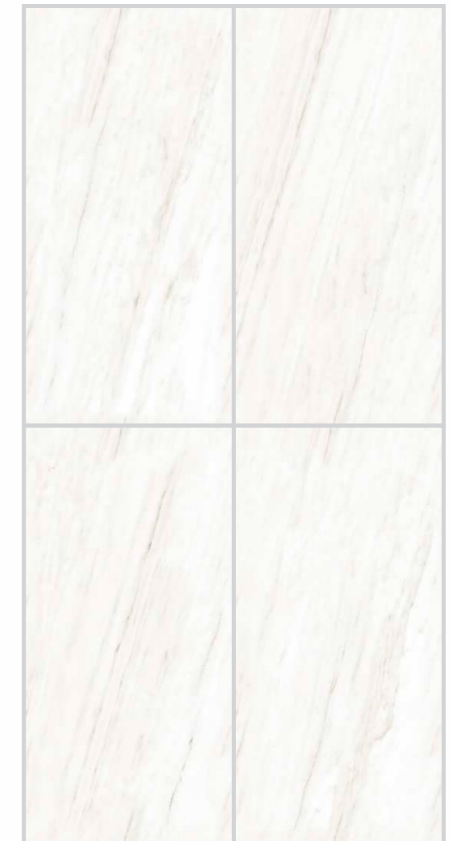

ENORME KS
EL LASA NATURAL FP

Size : **800x1600mm**
Surface : **Full Polished**
Thickness : **9 mm**
Variation : **V3**

360 VIEW