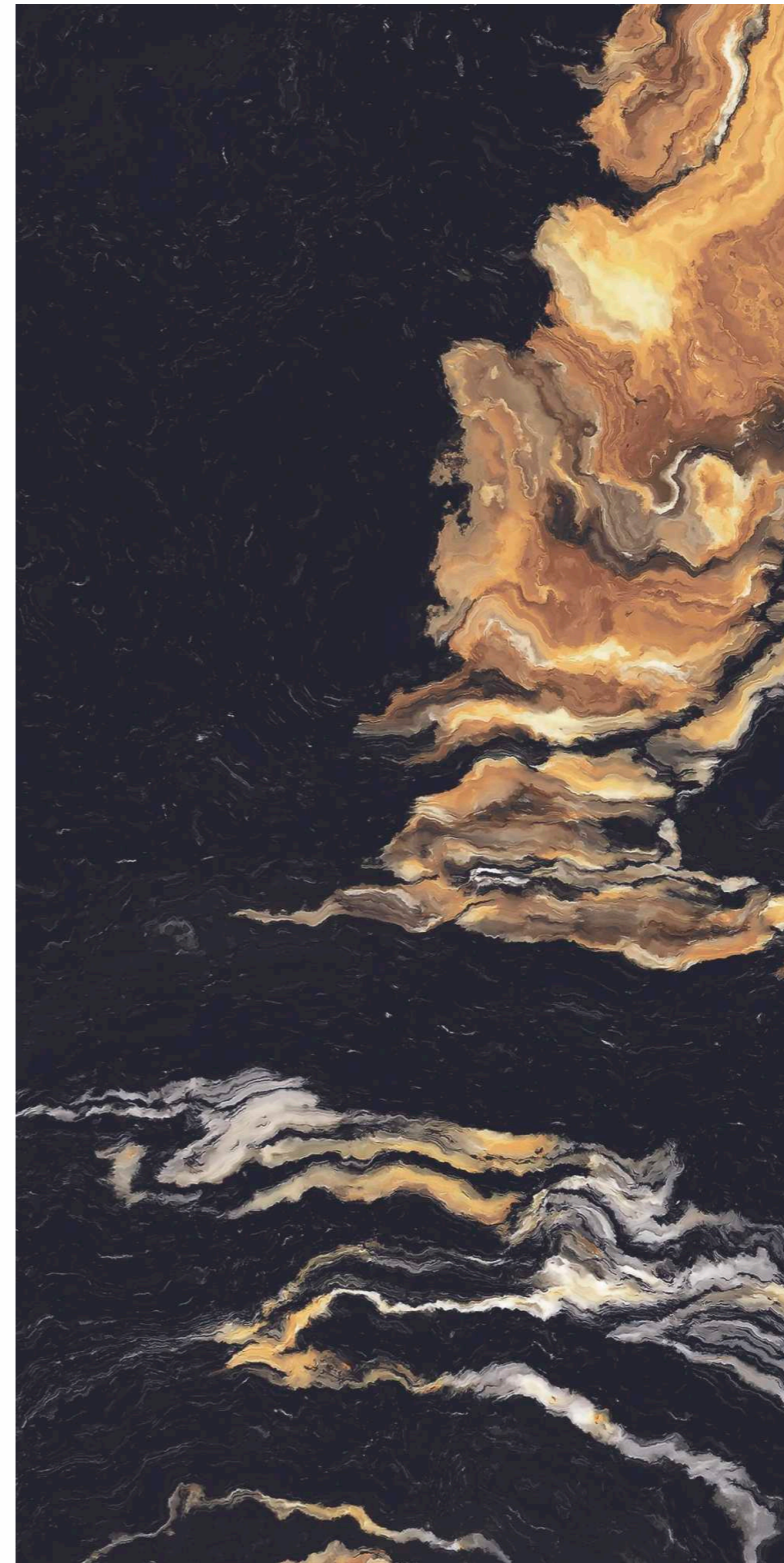

ENORME KS
LUCIDO MILDEN BLACK

Size : 800x1600mm
Surface : High Gloss
Thickness : 9 mm
Variation : V3

360 VIEW

WALL ▾
ENORME KS LUCIDO MILDEN BLACK
Size: 800 x 1600mm | Finish: High Gloss