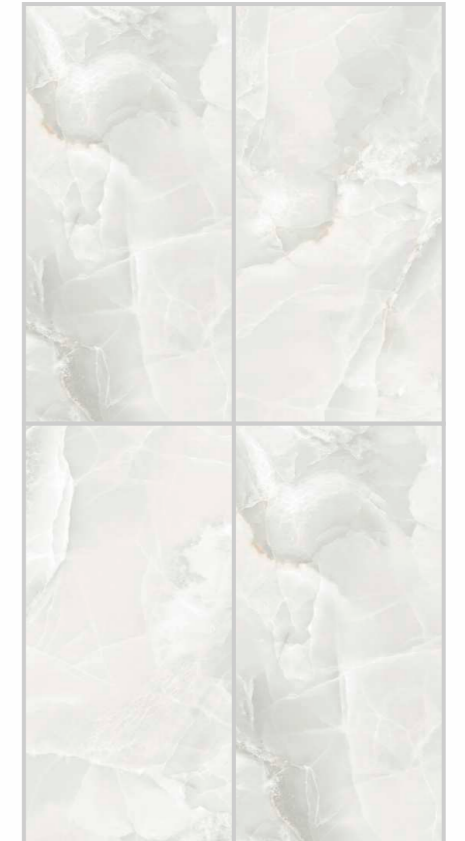

ENORME KS
EMPOLI ONYX PEARL FP

Size : **800x1600mm**
Surface : **Full Polished**
Thickness : **9 mm**
Variation : **V3**

360 VIEW

WALL & FLOOR
ENORME KS EMPOLI ONYX PEARL FP
Size: 800 x 1600mm | Finish: Full Polished