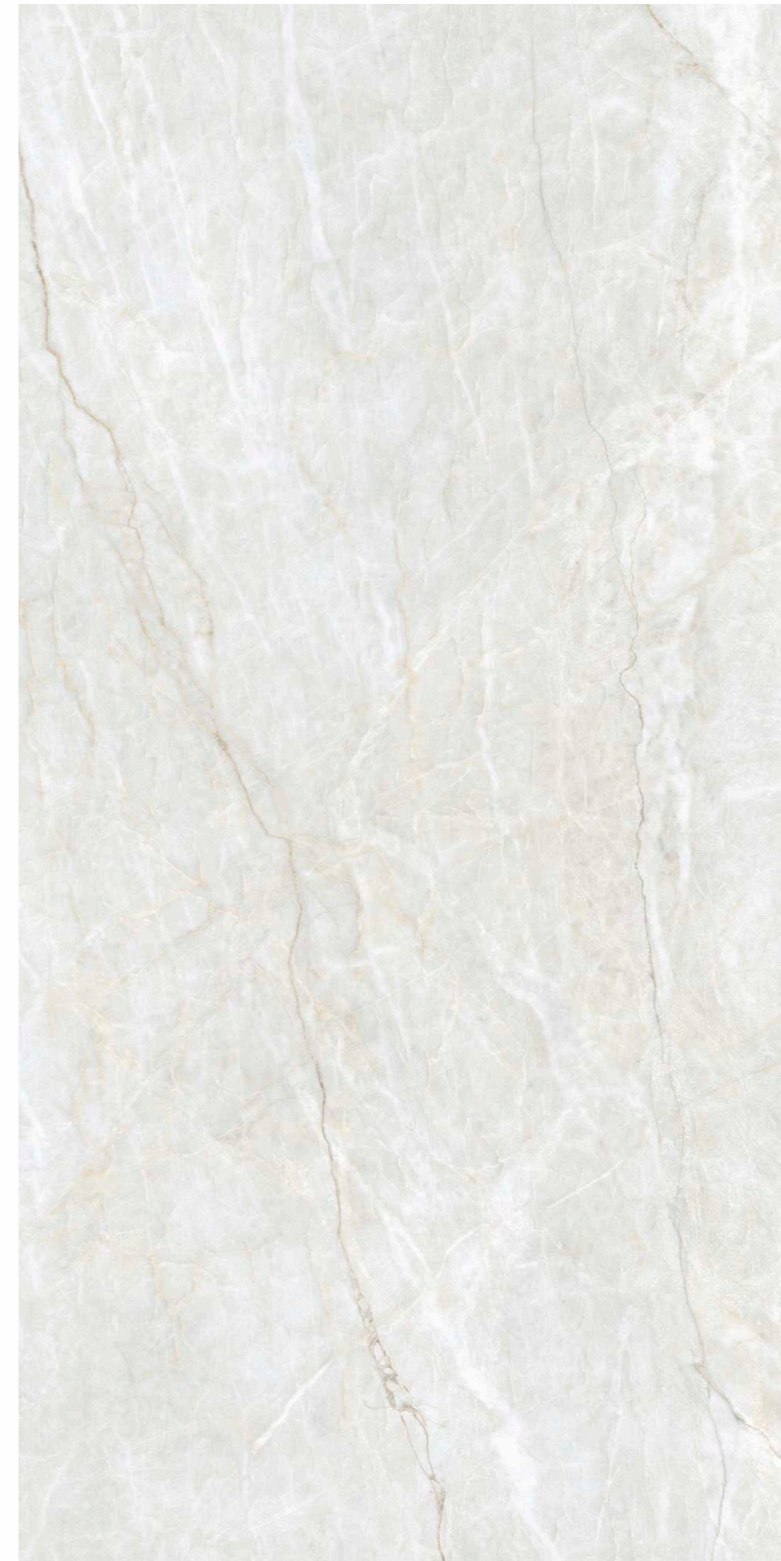

360 VIEW

WALL & FLOOR 
ENORME KS BELLINI VERDE FP
Size: 800 x 1600mm | Finish: Full Polished

WALL & FLOOR 
ENORME KS BELLINI VERDE FP
Size: 800 x 1600mm | Finish: Full Polished

ENORME KS
TAJMAHAL NATURAL FP