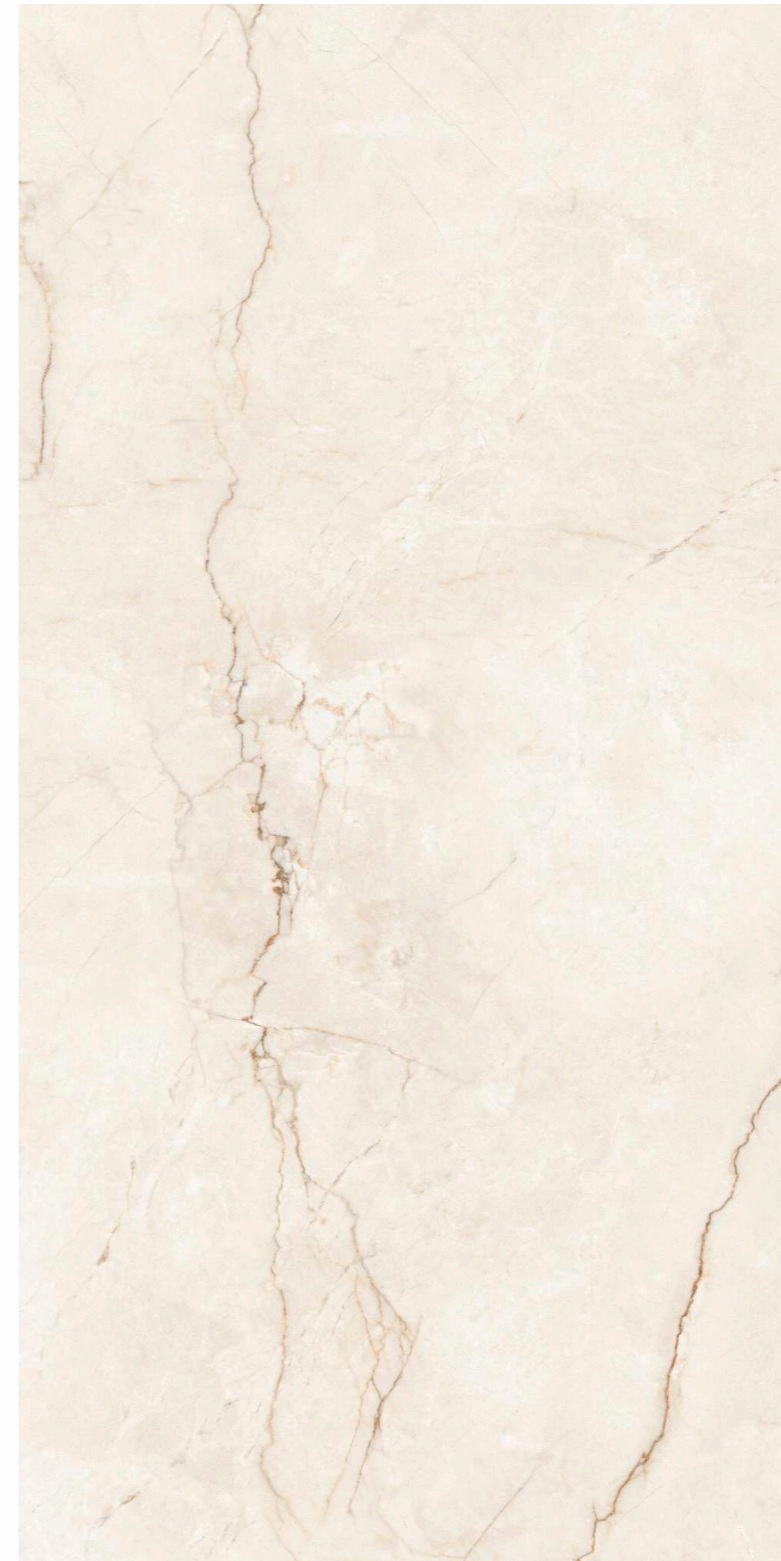

ENORME KS
IMP RADDIX WHITE

Size : **800x1600mm**
Surface : **Impression**
Thickness : **9 mm**
Variation : **V3**

360 VIEW

WALL & FLOOR
ENORME KS IMP RADDIX WHITE
Size: 800 x 1600mm | Finish: Impression