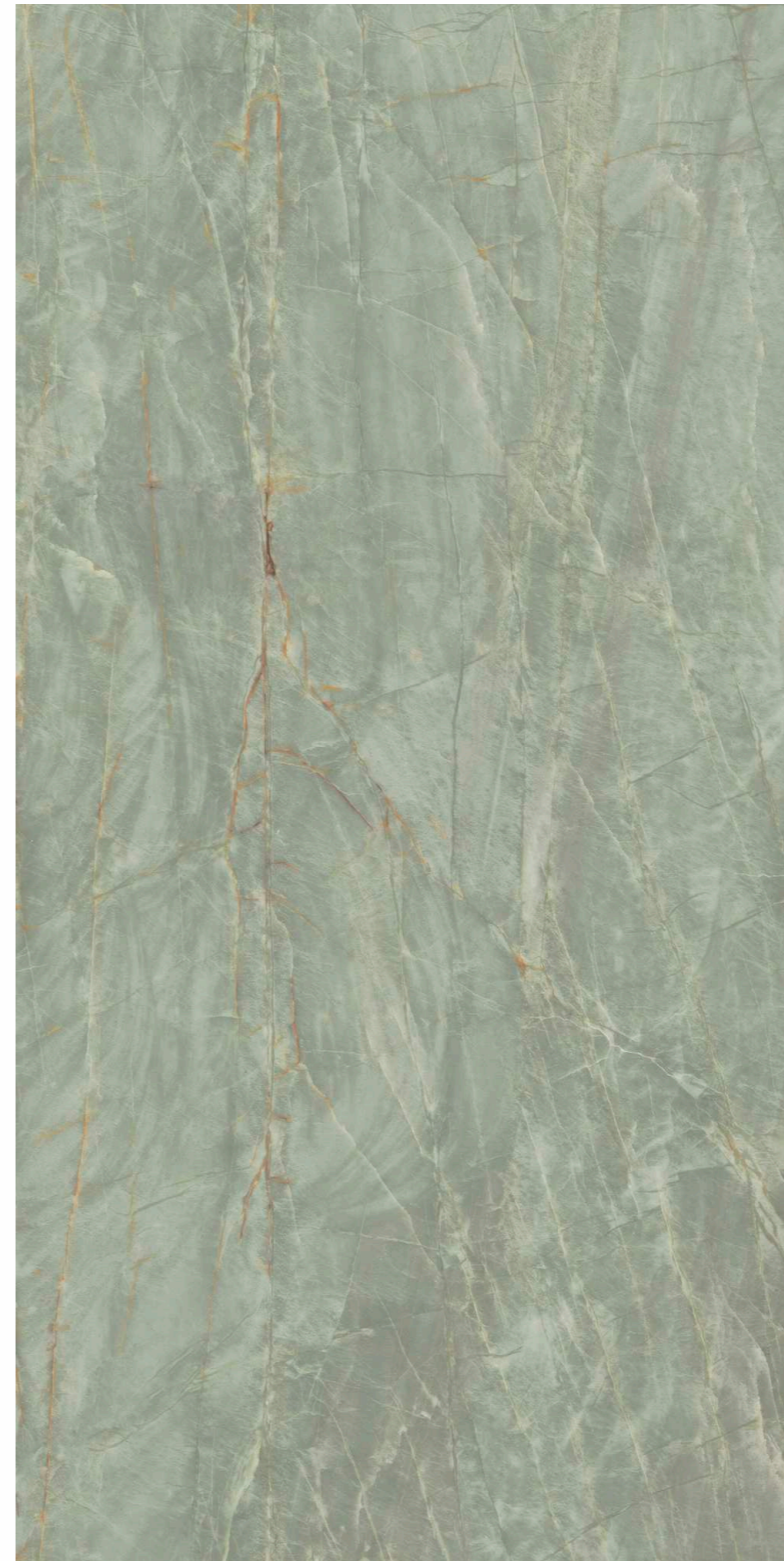

ENORME KS
BELLINI VERDE FP

Size : **800x1600mm**
Surface : **Full Polished**
Thickness : **9 mm**
Variation : **V3**

360 VIEW

WALL & FLOOR
ENORME KS BELLINI VERDE FP
Size: 800 x 1600mm | Finish: Full Polished