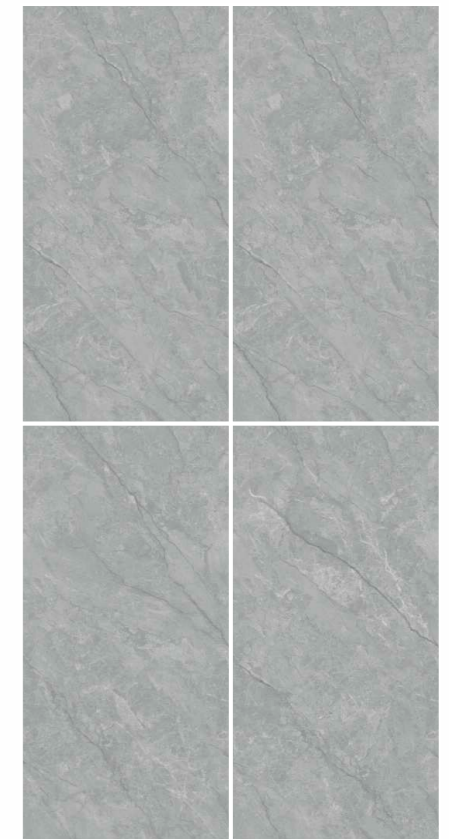

ENORME KS
EL ORVIETO GREY FP

Size : **800x1600mm**
Surface : **Full Polished**
Thickness : **9 mm**
Variation : **V3**

360 VIEW

WALL & FLOOR
ENORME KS EL ORVIETO GREY FP
Size: 800 x 1600mm | Finish: Full Polished