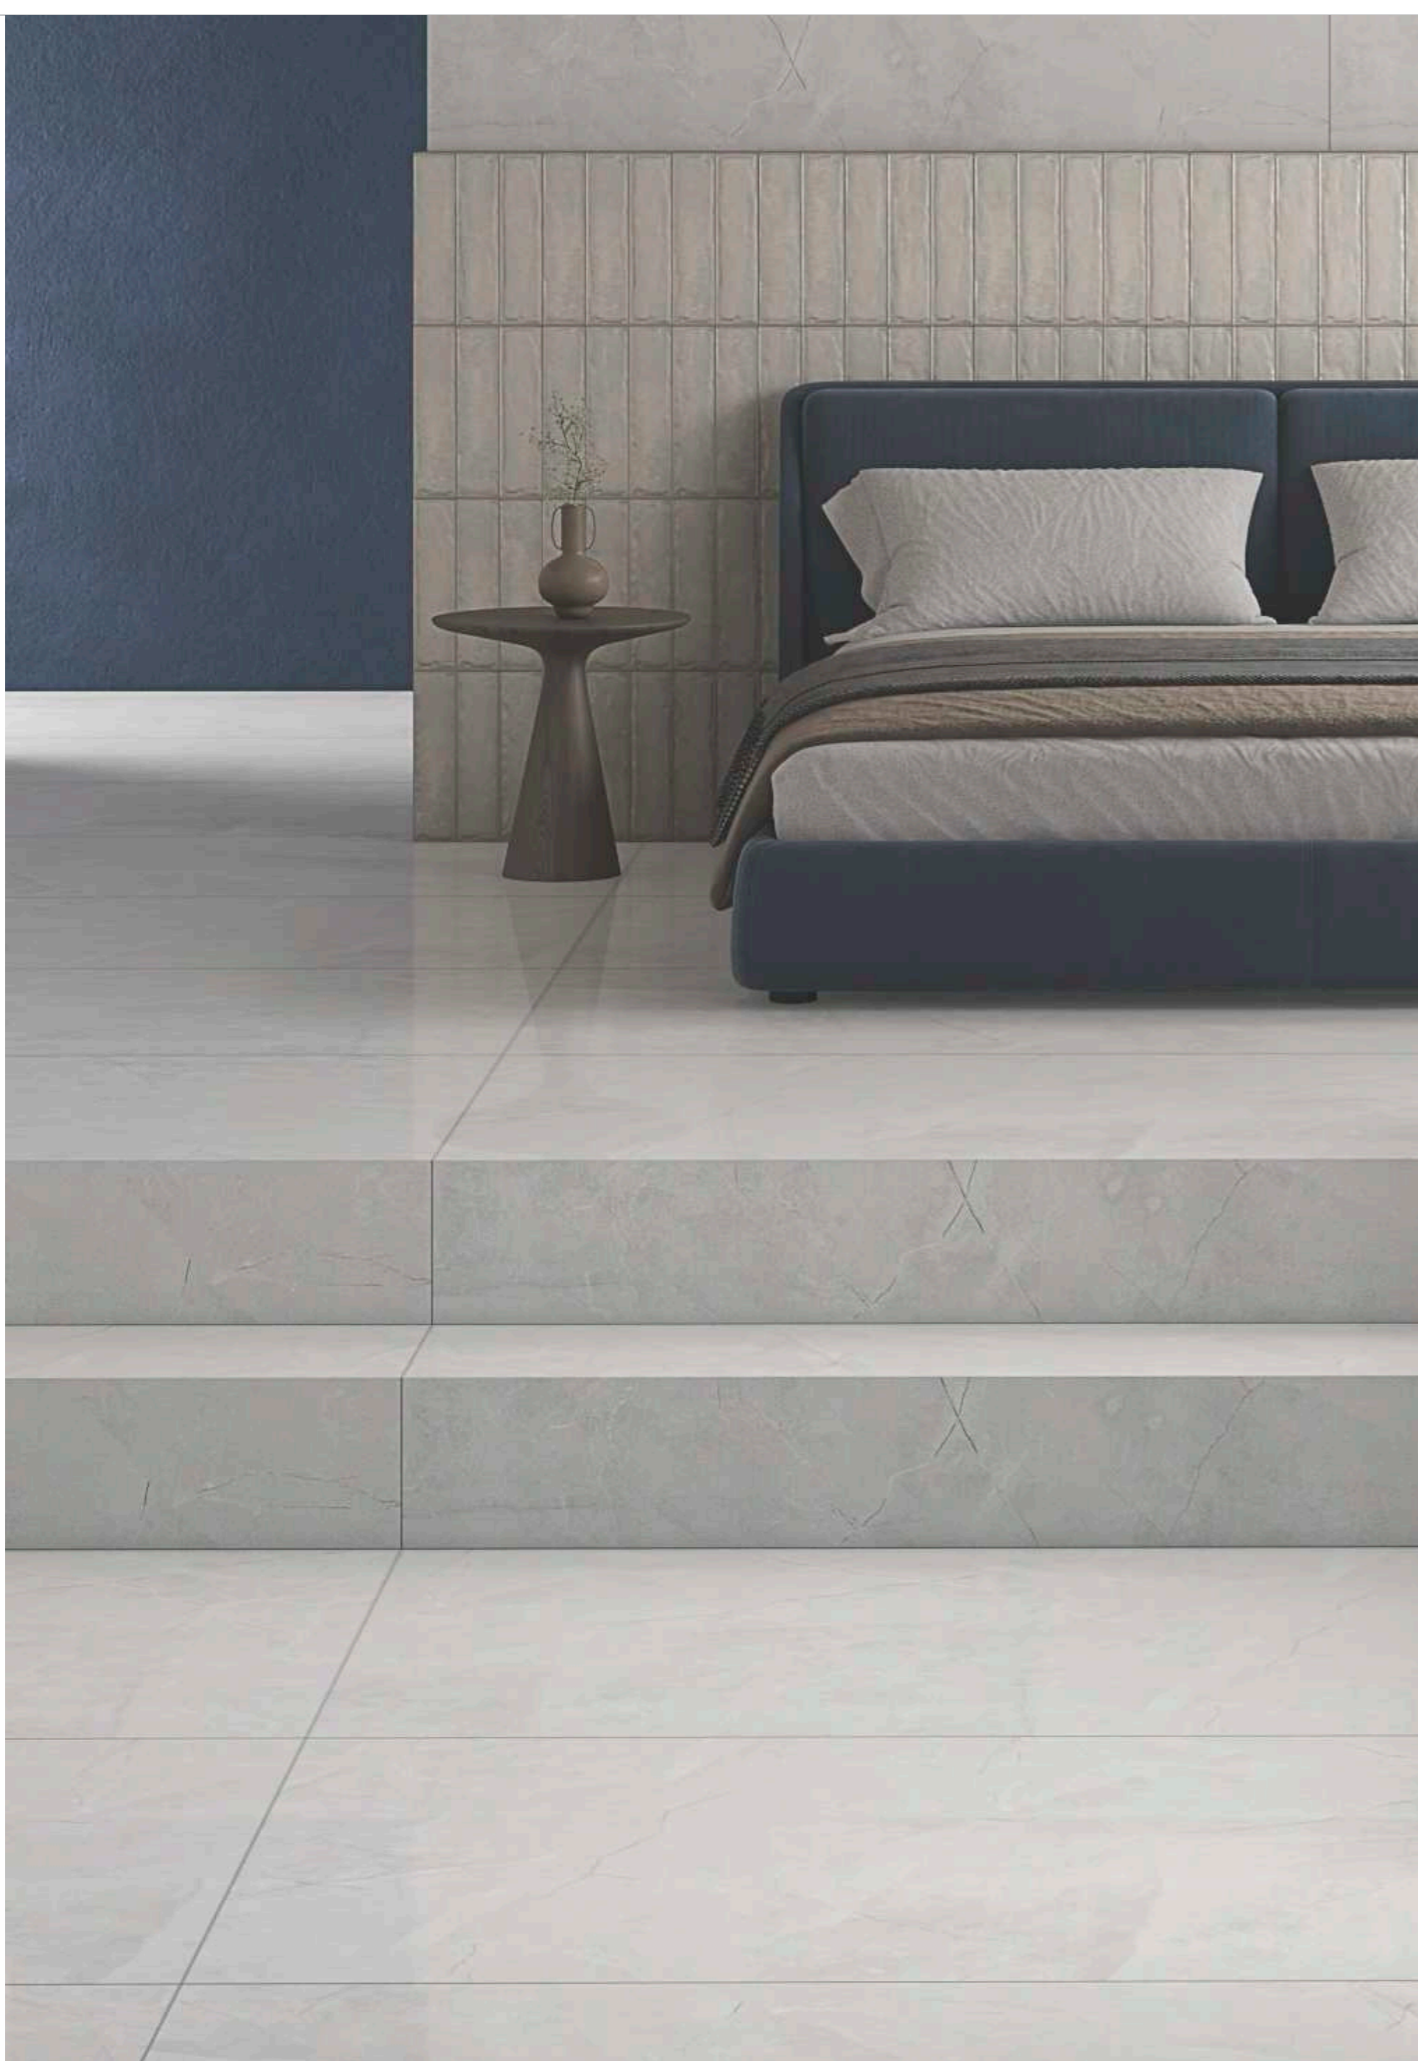

ENORME KS
ARMANI GREY FP

Size : **800x1600mm**
Surface : **Full Polished**
Thickness : **9 mm**
Variation : **V3**

360 VIEW

WALL & FLOOR
ENORME KS ARMANI GREY FP
Size: 800 x 1600mm | Finish: Full Polished