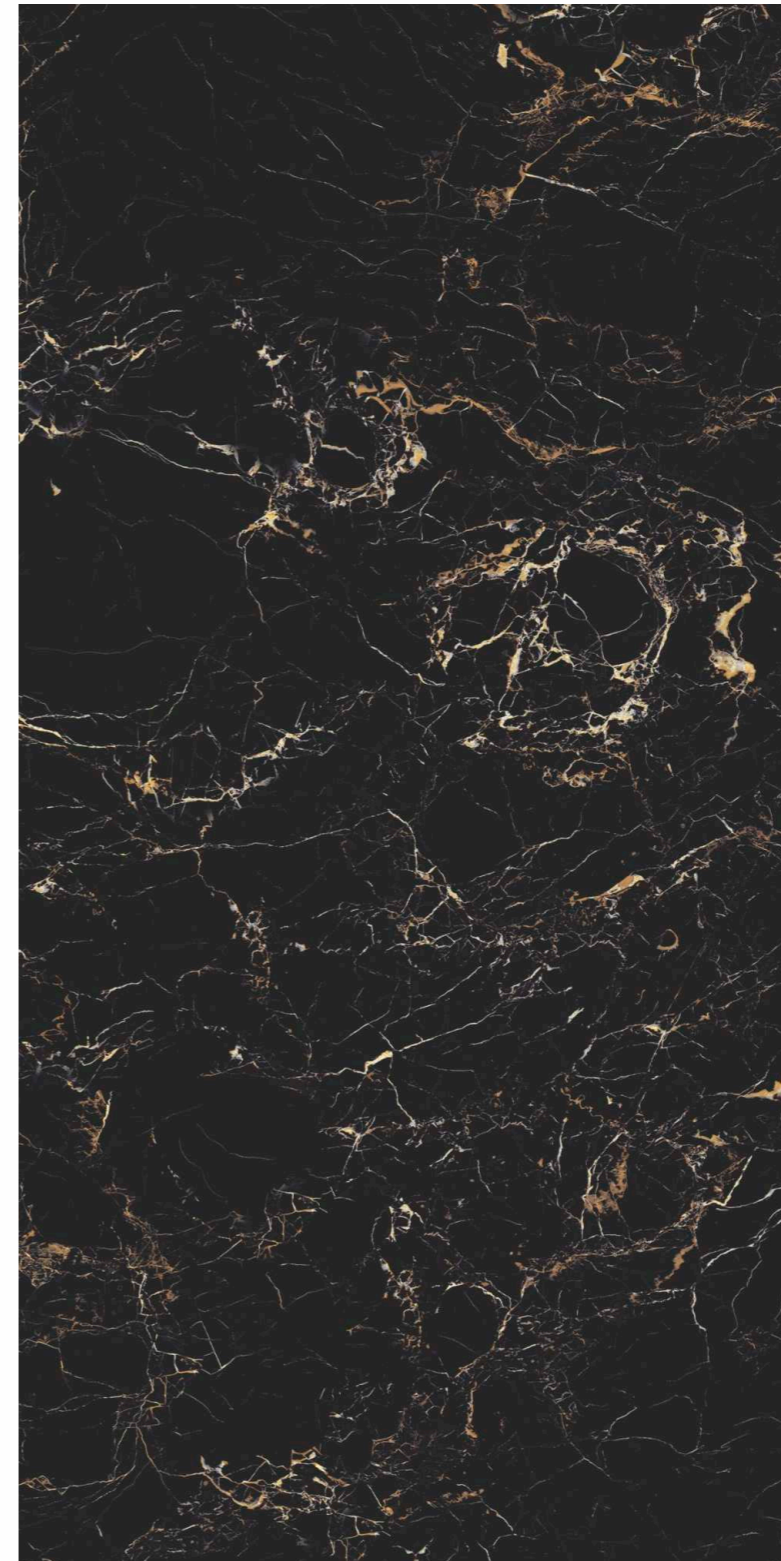

ENORME KS
LUCIDO AMALFI GOLD

Size : 800x1600mm
Surface : High Gloss
Thickness : 9 mm
Variation : V3

360 VIEW

WALL ▾
ENORME KS LUCIDO AMALFI GOLD
Size: 800 x 1600mm | Finish: High Gloss

FLOOR ▾
ENORME KS EL LASA NATURAL FP
Size: 800 x 1600mm | Finish: Full Polished