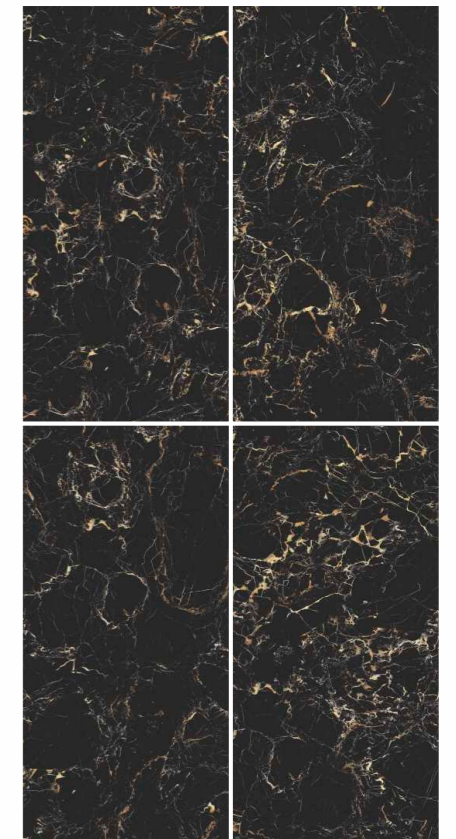

ENORME KS
LUCIDO AMALFI GOLD

Size : 800x1600mm
Surface : High Gloss
Thickness : 9 mm
Variation : V3

360 VIEW

WALL ▾
ENORME KS LUCIDO AMALFI GOLD
Size: 800 x 1600mm | Finish: High Gloss

FLOOR ▾
ENORME KS EL LASA NATURAL FP
Size: 800 x 1600mm | Finish: Full Polished