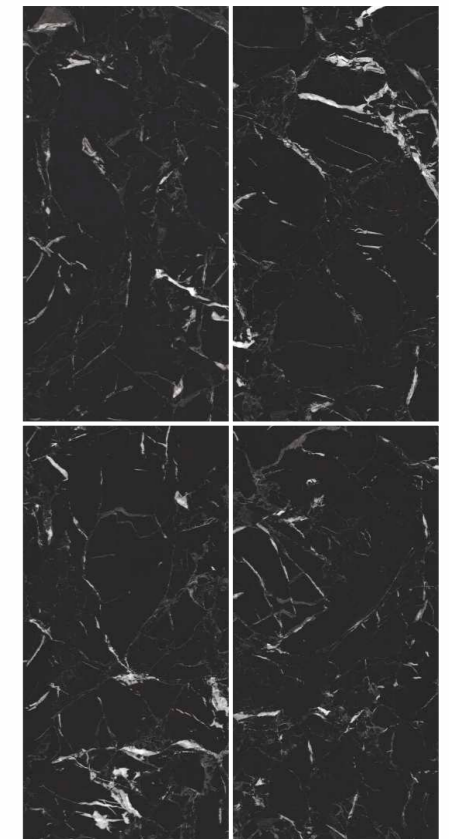

THICKNESS

9mm

SIZE

800 x 1600mm

FINISH

High Gloss

ENORME KS
LUCIDO AKTON BLACK

Size : 800x1600mm
Surface : High Gloss
Thickness : 9 mm
Variation : V3