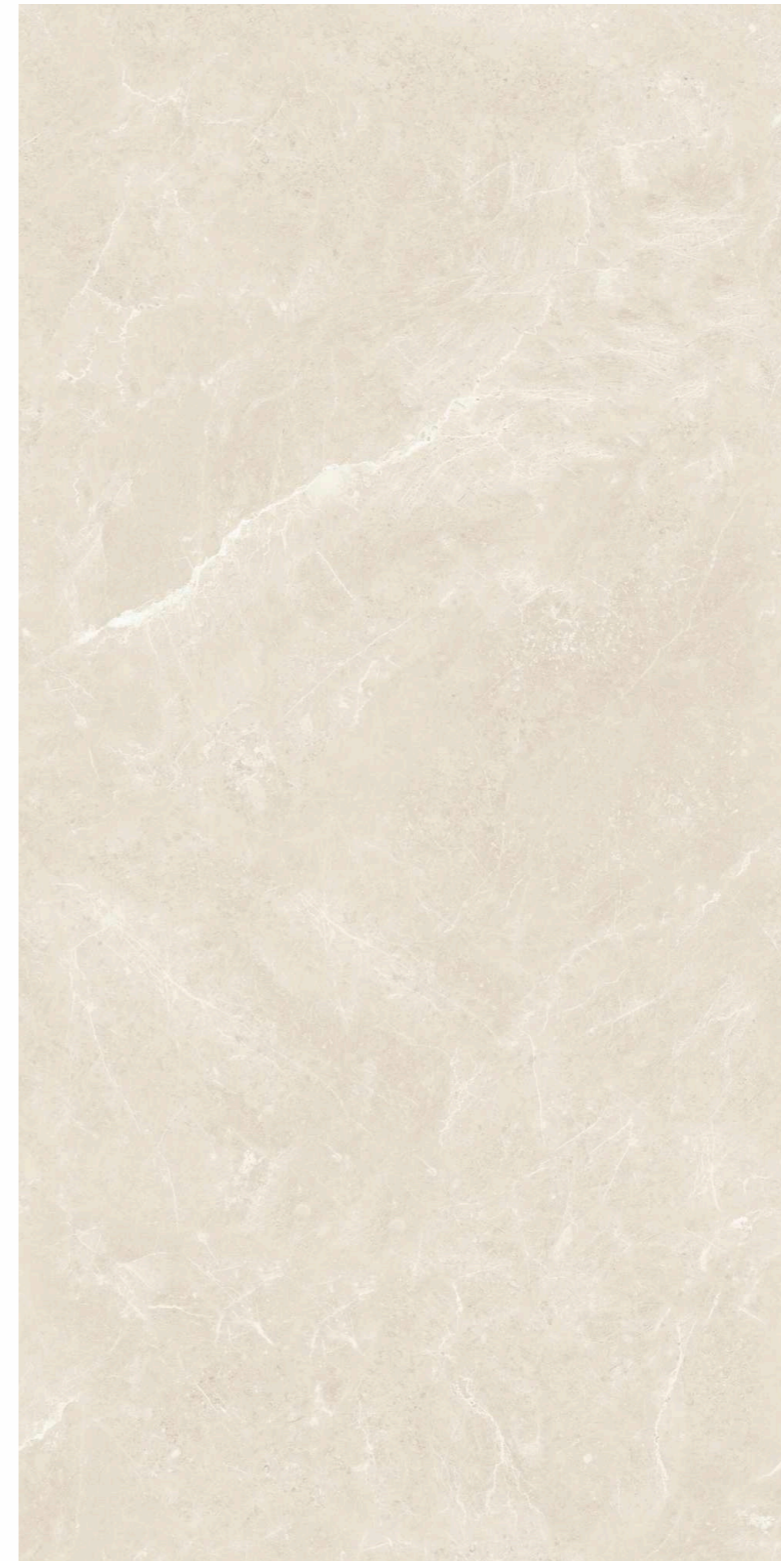

ENORME KS
EL AQUINO CREMA FP

Size : **800x1600mm**
Surface : **Full Polished**
Thickness : **9 mm**
Variation : **V3**

360 VIEW

WALL & FLOOR
ENORME KS EL AQUINO CREMA FP
Size: 800 x 1600mm | Finish: Full Polished