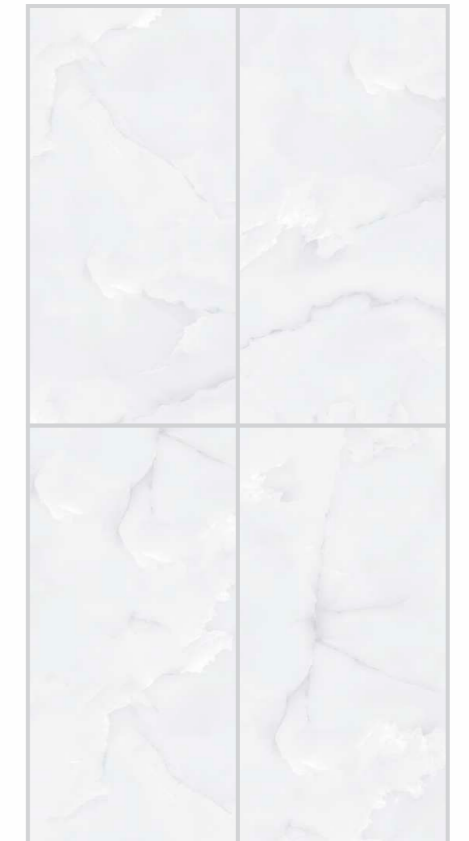

ENORME KS
COMISO ONYX BIANCO FP

Size : **800x1600mm**
Surface : **Full Polished**
Thickness : **9 mm**
Variation : **V3**

360 VIEW