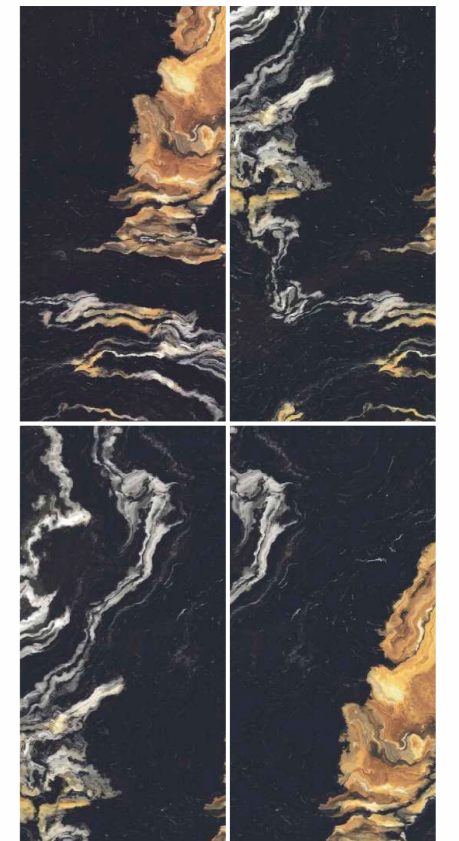

ENORME KS
LUCIDO MILDEN BLACK

Size : 800x1600mm
Surface : High Gloss
Thickness : 9 mm
Variation : V3

360 VIEW

WALL ▾
ENORME KS LUCIDO MILDEN BLACK
Size: 800 x 1600mm | Finish: High Gloss