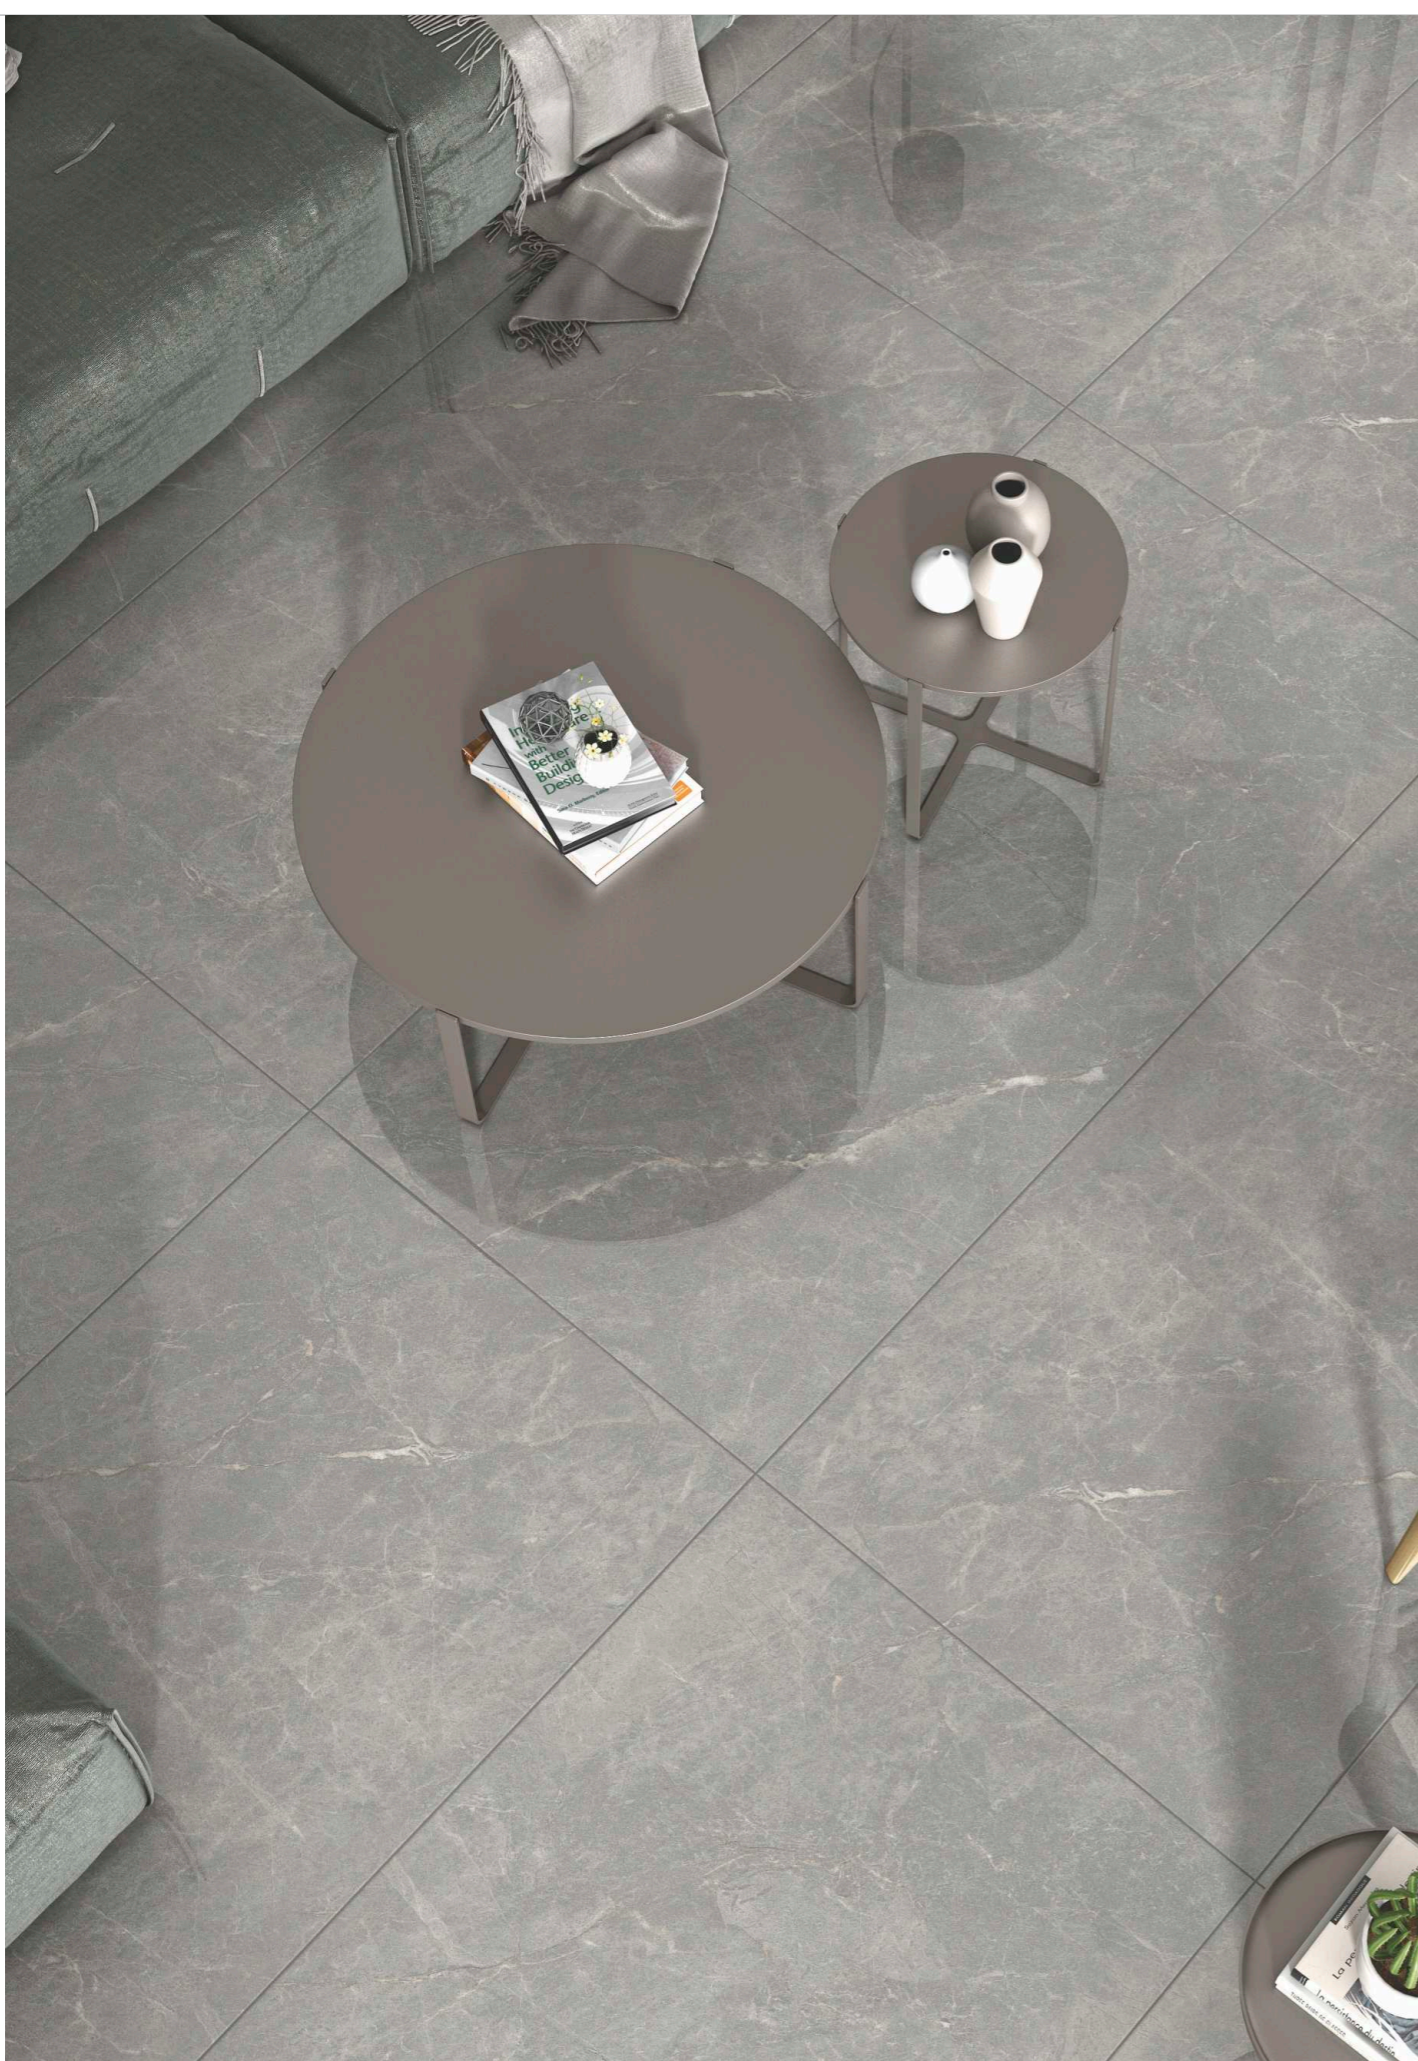

ENORME KS
EL CATANIA GREY FP

Size : **800x1600mm**
Surface : **Full Polished**
Thickness : **9 mm**
Variation : **V3**

360 VIEW