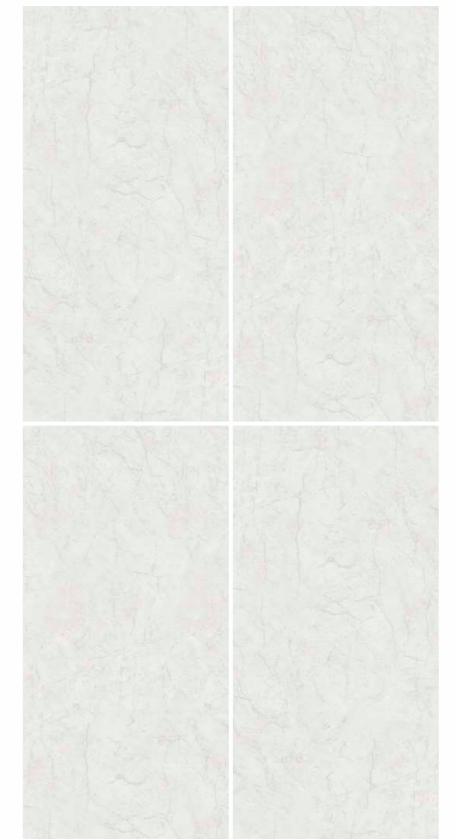

360 VIEW

WALL & FLOOR 
ENORME KS EON ANTELAO CREMA FP
Size: 800 x 1600mm | Finish: Full Polished

WALL & FLOOR ▾
ENORME KS EON ANTELAO CREMA FP
Size: 800 x 1600mm | Finish: Full Polished

ENORME KS
IRISH BIANCO FP