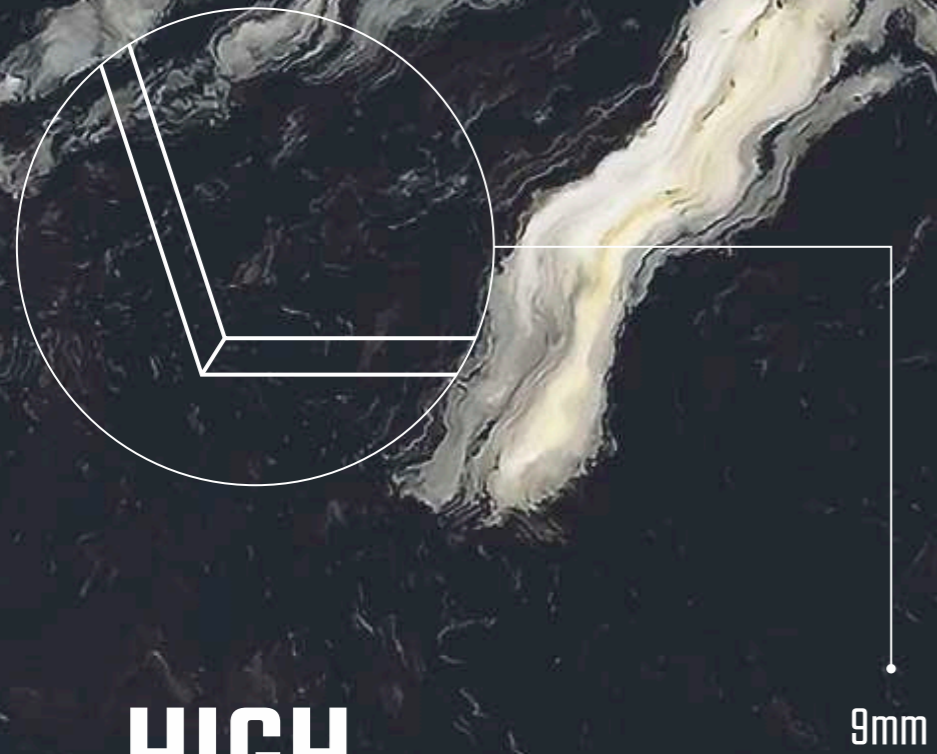

ENORME KS EL IMP
MODICA IVORY

ENORME KS EL IMP
MODICA PEARL

ENORME KS IMP
RADDIX WHITE

HIGH GLOSS

800 x 1600 mm

The High Gloss Collection embodies luxury with its mirror-like finish, reflecting light to create a spacious and elegant ambience. Its sleek, polished surface enhances depth and vibrancy, adding a touch of sophistication to any space. Designed for durability, these tiles resist stains and moisture, ensuring long-lasting beauty. Perfect for upscale interiors, they blend timeless charm with modern brilliance.