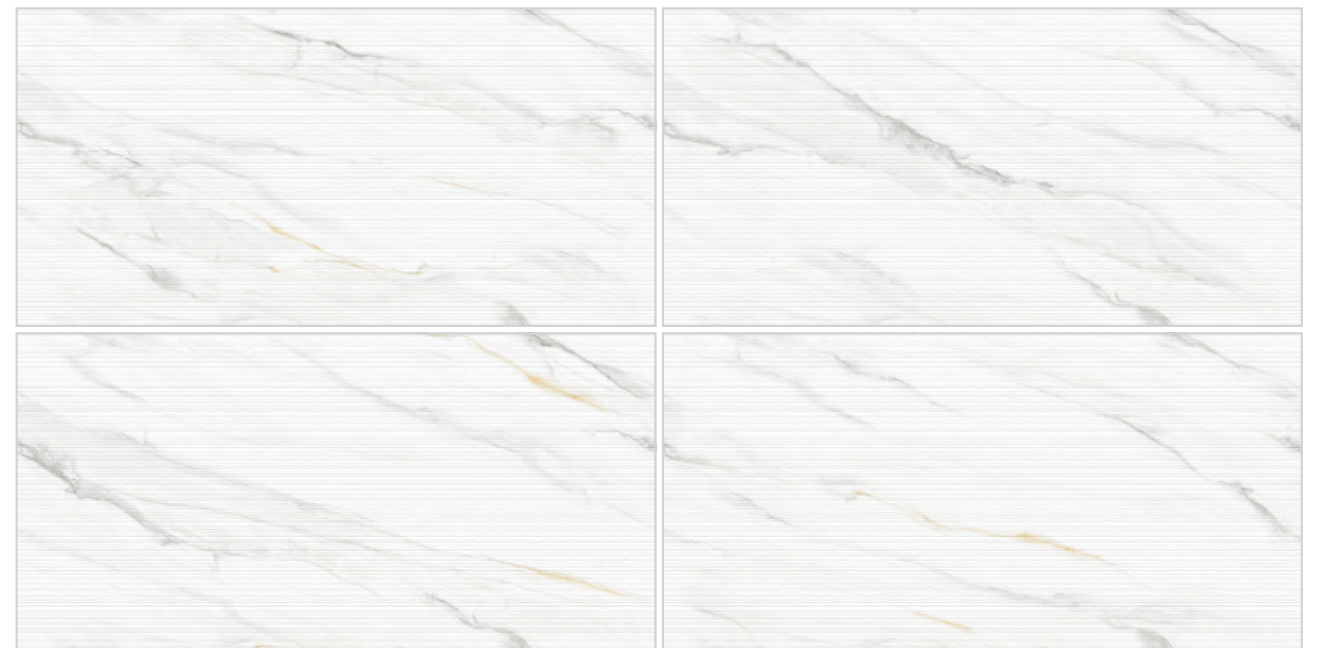

ENORME KS EL
LEVIGATO ARIELA STVARIO LGN

Size: 800x1600mm | Surface: LAPATO