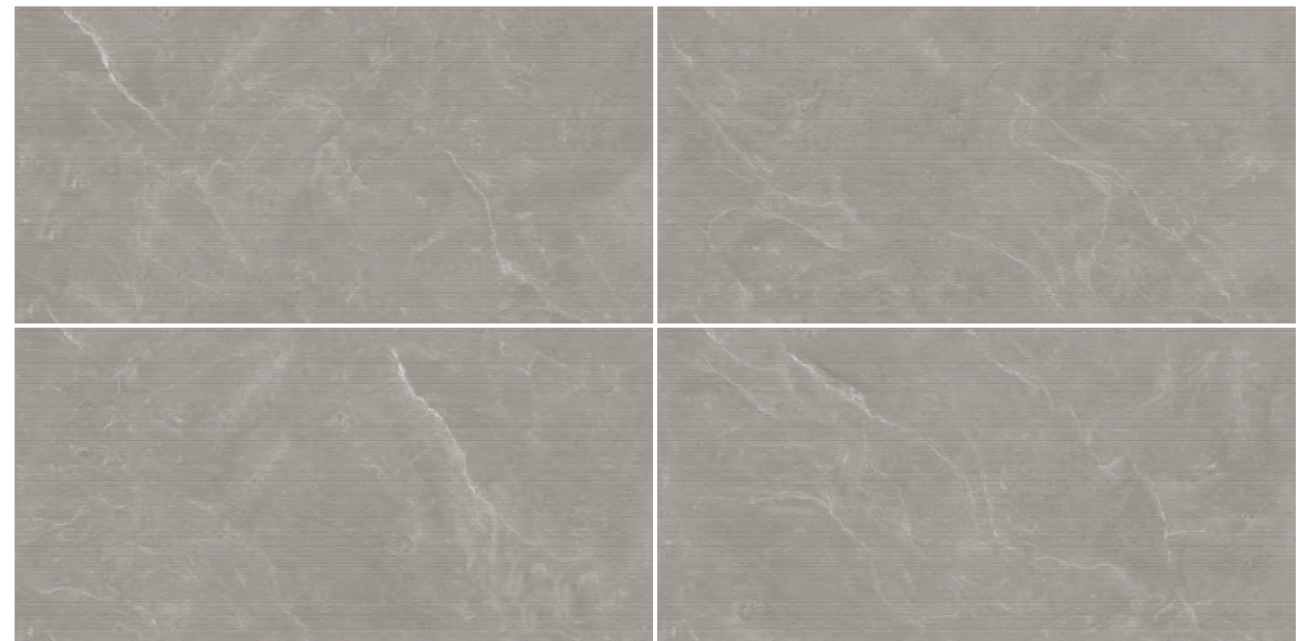

ENORME KS EL
LEVIGATO PALERMO GREY LGN

Size: 800x1600mm | Surface: LAPATO