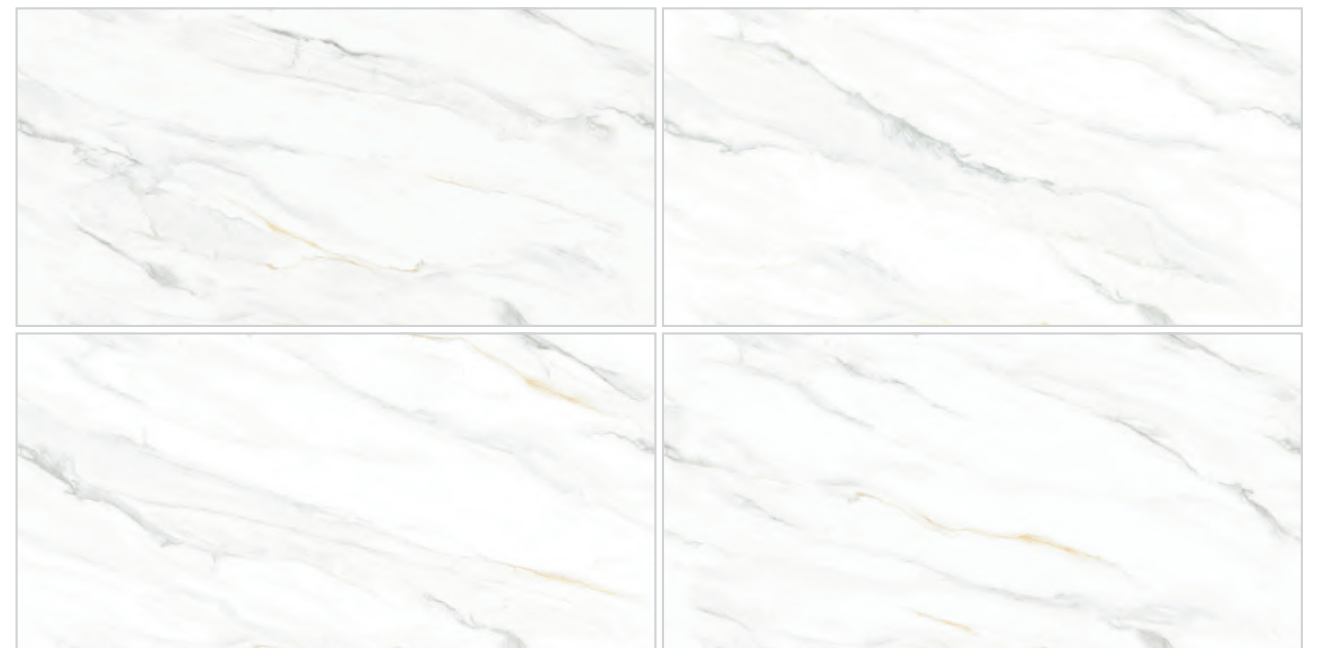

ENORME KS EL ENGRAVO ARIELA STVARIO FP

Size:
800x1600mm

Surface:
ENGRAVO