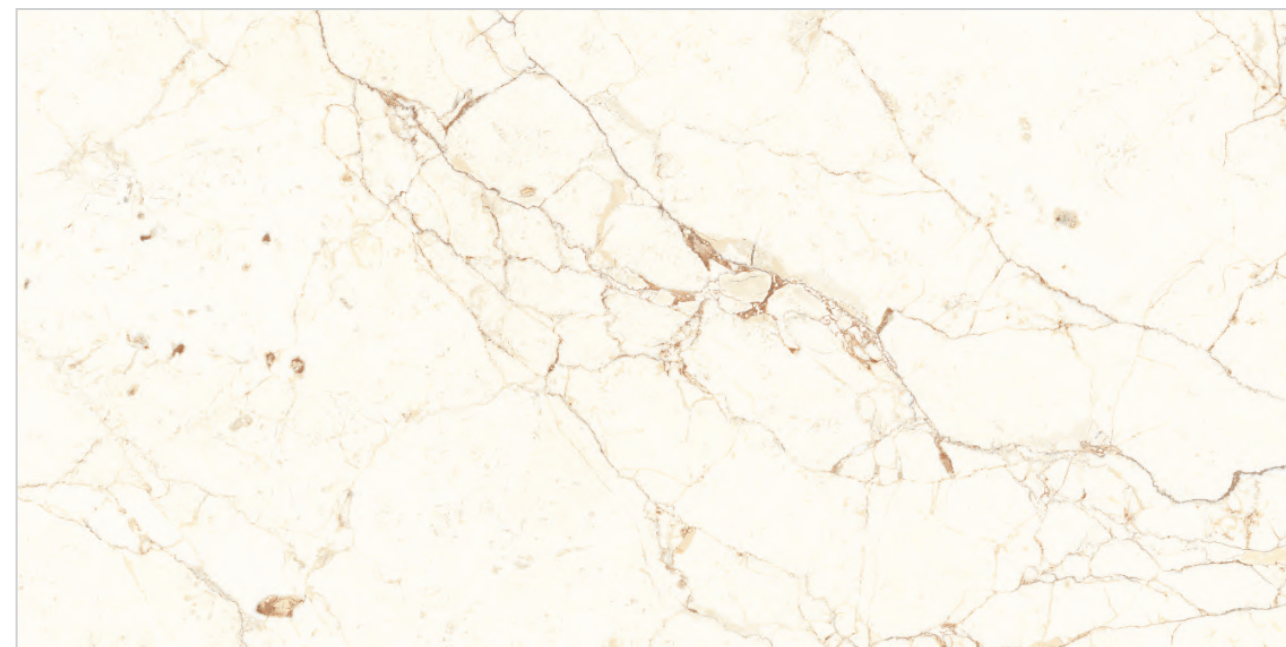

ENORME KS ENGRAVO ATLAS BIANCO FP

Size:  
800x1600mm

Surface:  
ENGRAVO

FACES 2 | V2

Available in same design  
ENORME KS ATLAS BIANCO FP

360 VIEW

HARMONY COLLECTION

Engravo