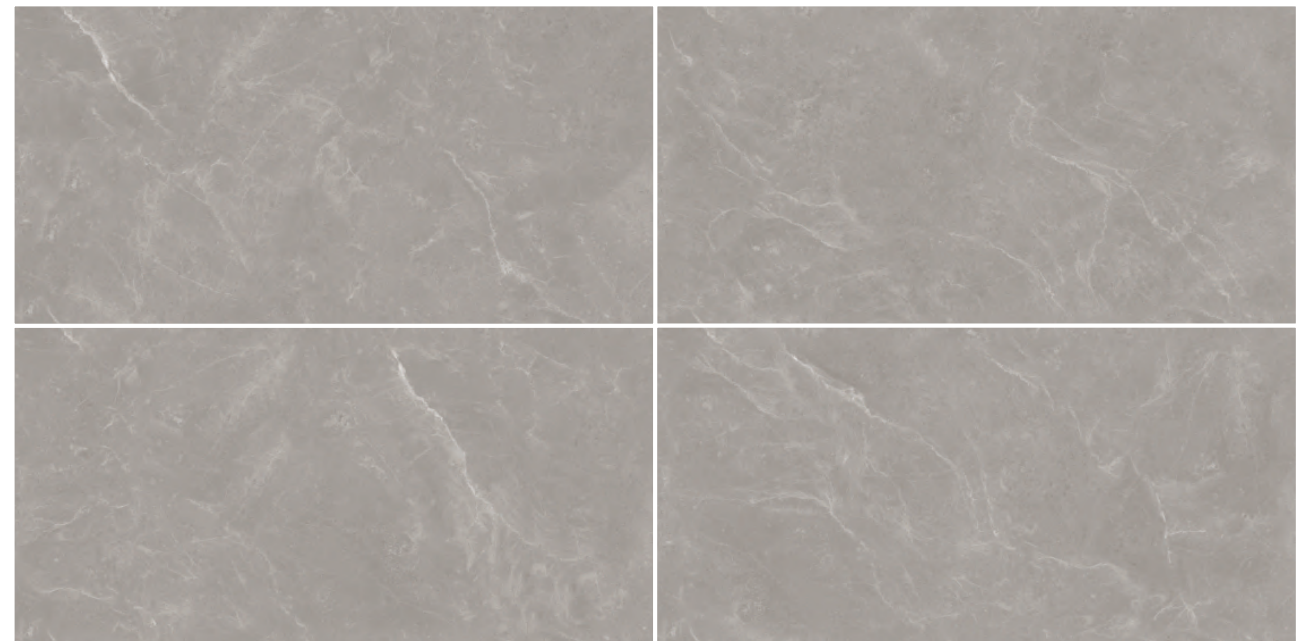

ENORME KS EL PALERMO GREY FP

Size: 800x1600mm | Surface: FULL POLISHED