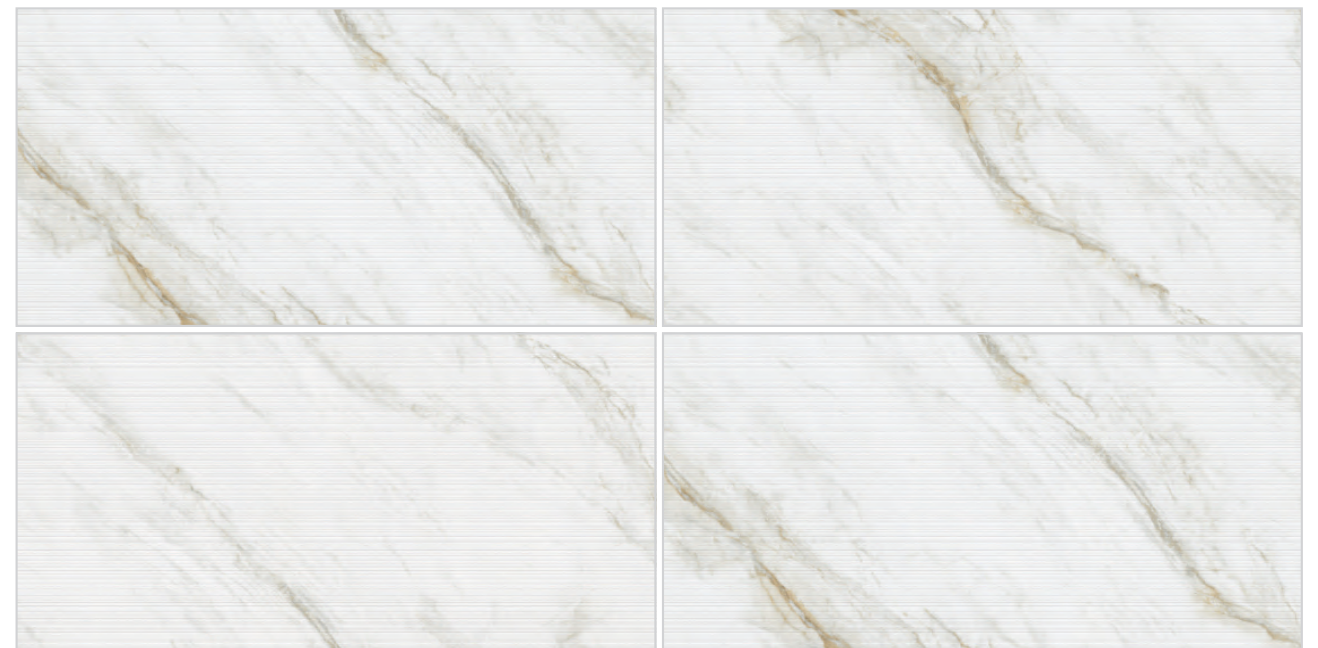

ENORME KS
LEVIGATO AVELINO NATURAL LGN

Size: 800x1600mm | Surface: LAPATO