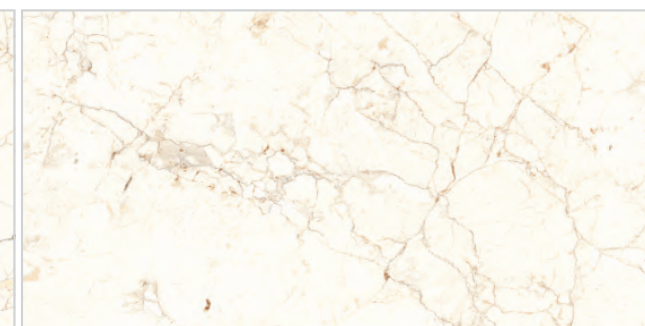

ENORME KS ENGRAVO ATLAS BIANCO FP

Size:
800x1600mm

Surface:
ENGRAVO