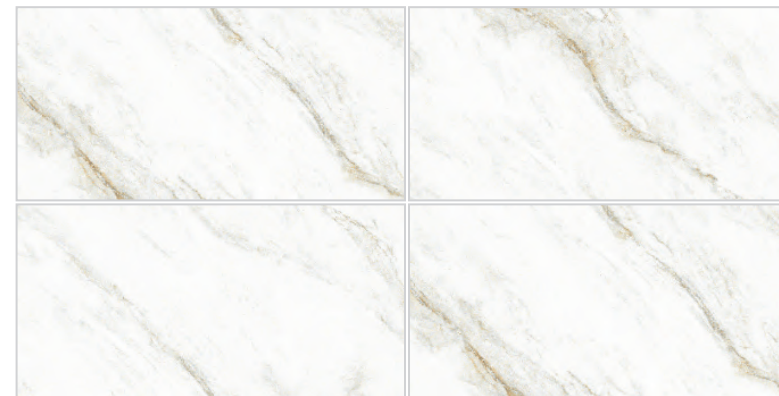

Size:  
800x1600mm

Surface:  
PLUME GLINT

FACES 3 | V3

ENORME KS IMP AVELINO NATURAL HL PLUME

FACES 3 | V3

Available in same design

ENORME KS  
AVELINO NATURAL FP

ENORME KS  
LEVIGATO AVELINO NATURAL LGN