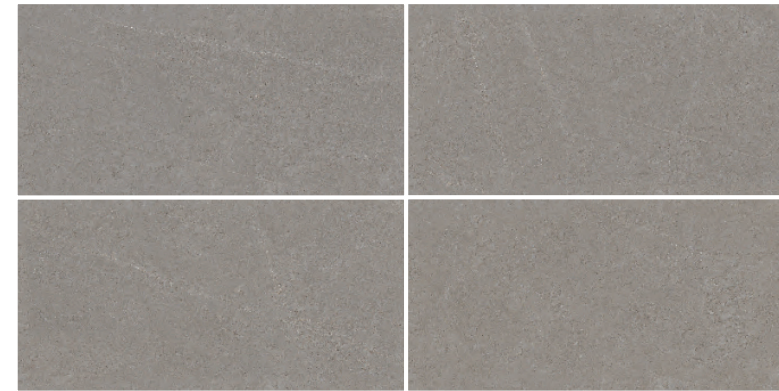

ENORME KS ENGRAVO VENOSA GREY HL FP

Size: 800x1600mm | Surface: FULL POLISHED

FACES 4 | V3