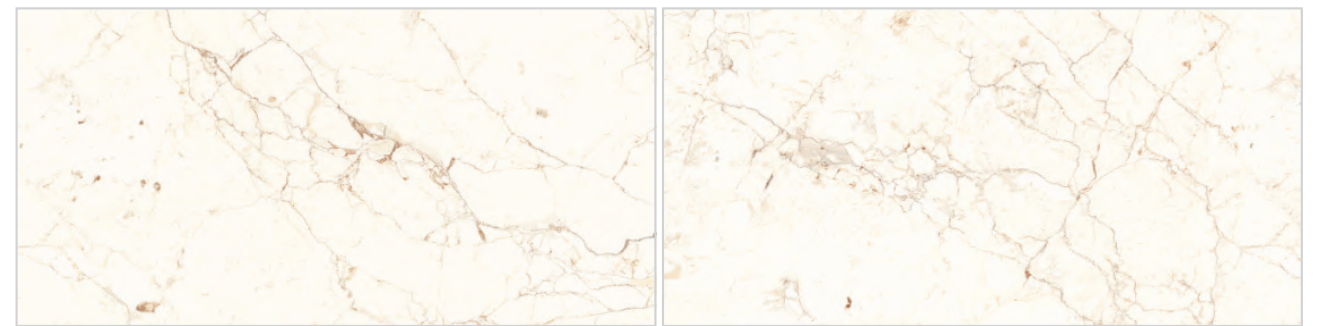

ENORME KS ATLAS BIANCO FP

Size: 800x1600mm | Surface: FULL POLISHED