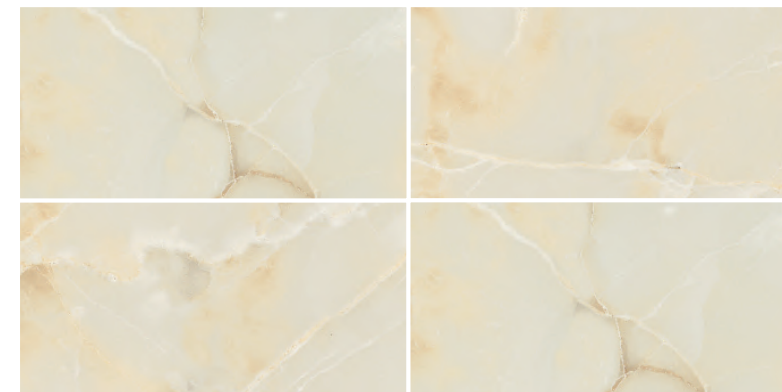

FACES 3 | V3

ENORME KS ENGRAVO TORCELLO ONYX HL FP