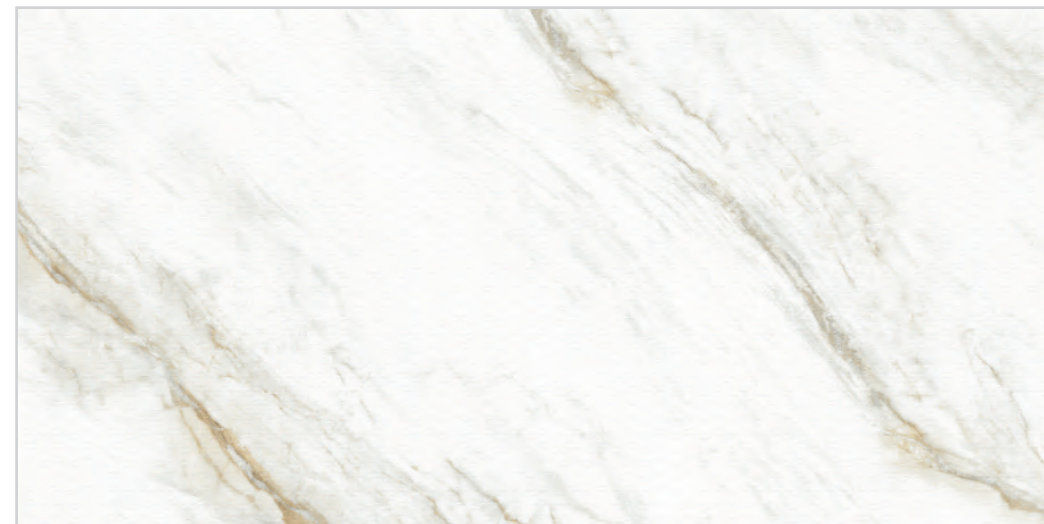

Size:  
800x1600mm

Surface:  
PLUME GLINT

FACES 3 | V3

ENORME KS IMP AVELINO NATURAL HL PLUME

FACES 3 | V3

Available in same design

ENORME KS  
AVELINO NATURAL FP

ENORME KS  
LEVIGATO AVELINO NATURAL LGN