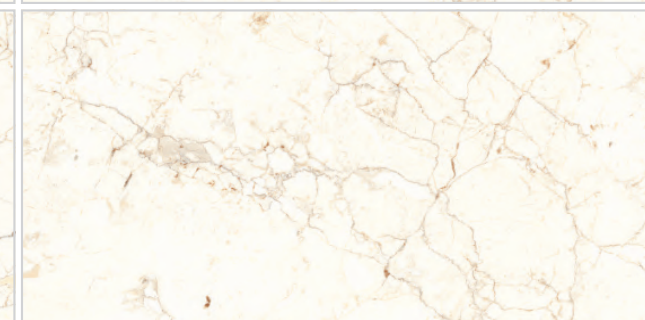

ENORME KS ENGRAVO ATLAS BIANCO FP

Size:
800x1600mm

Surface:
ENGRAVO