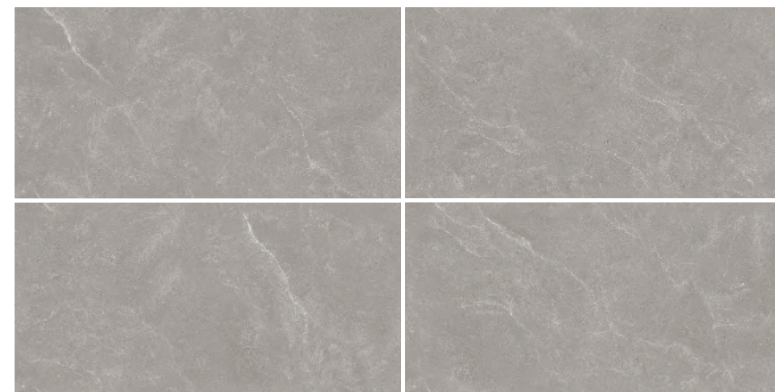

FLOOR: ENORME KS EL ORTONA CREMA PLUME  
SIZE: 800X1600MM | SURFACE: PLUME GLINT

ENORME KS EL PALERMO GREY PLUME

Size: 800x1600mm | Surface: PLUME GLINT

Also Available in 600x1200mm

FACES 4 | V3

ENORME KS EL IMP PALERMO GREY HL PLUME