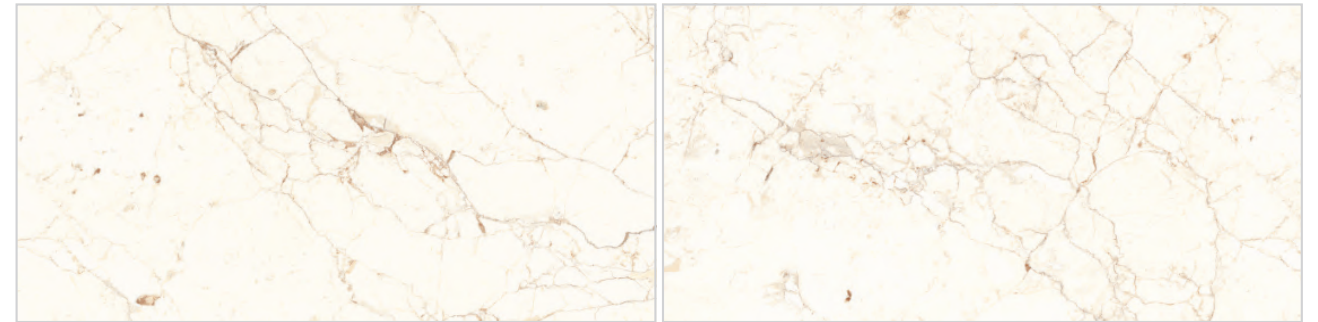

ENORME KS ATLAS BIANCO FP

Size: 800x1600mm | Surface: FULL POLISHED