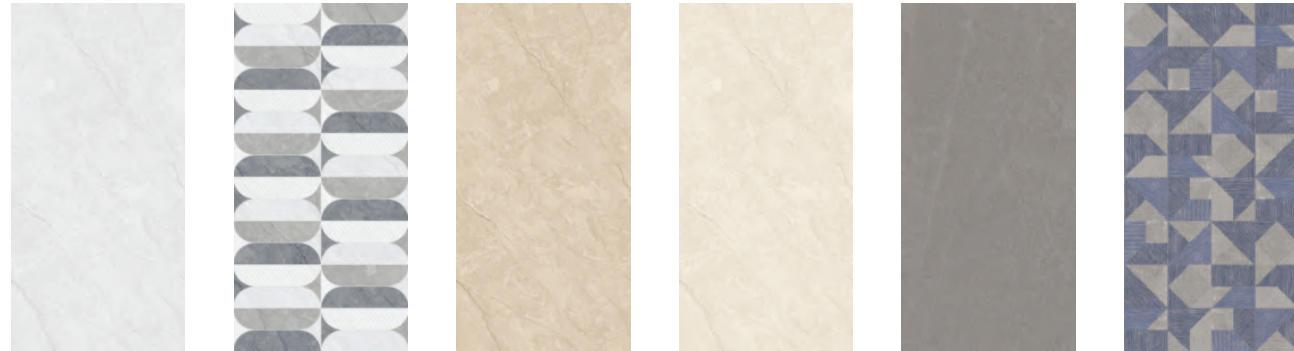

FULL POLISHED

12 to 53

ENORME KS EL ORTONA SILVER FP
ENORME KS ENGRAVO ORTONA SILVER HL FP
ENORME KS EL ORTONA TAUPE FP
ENORME KS EL ORTONA CREMA FP
ENORME KS EL VENOSA GREY FP
ENORME KS ENGRAVO VENOSA GREY HL FP