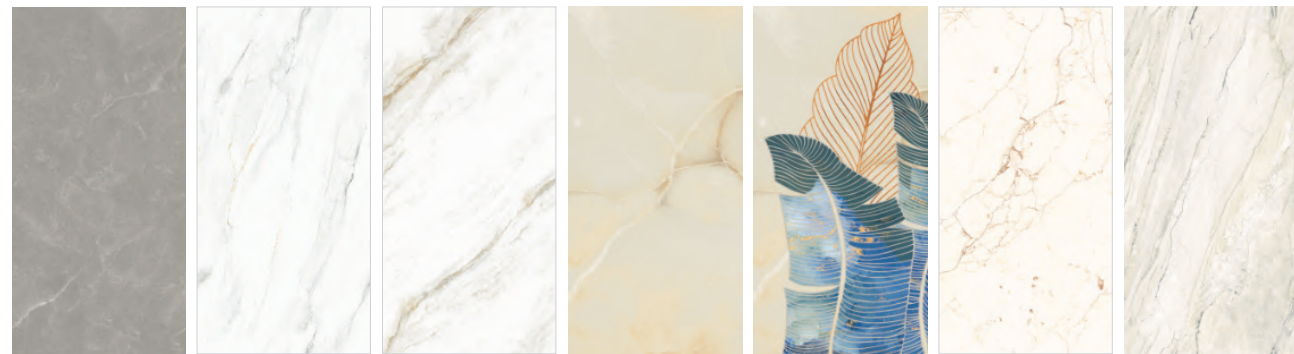

ENORME KS EL PALERMO GREY FP
ENORME KS EL ARIELA STVARIO FP
ENORME KS AVELINO NATURAL FP
ENORME KS TORCELLO ONYX FP
ENORME KS ENGRAVO TORCELLO ONYX HL FP
ENORME KS ATLAS BIANCO FP
ENORME KS EL GRAO MULTI FP