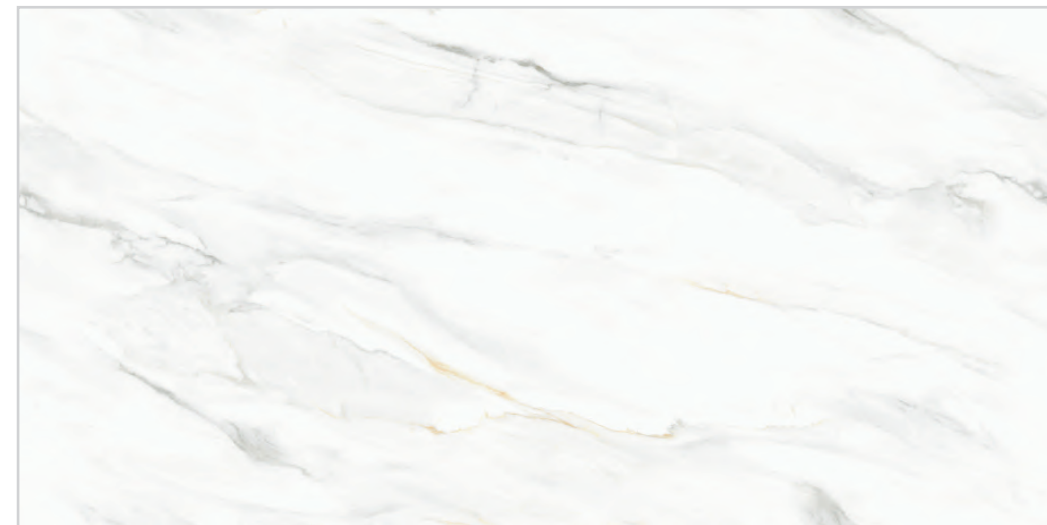

ENORME KS EL ARIELA STVARIO PLUME