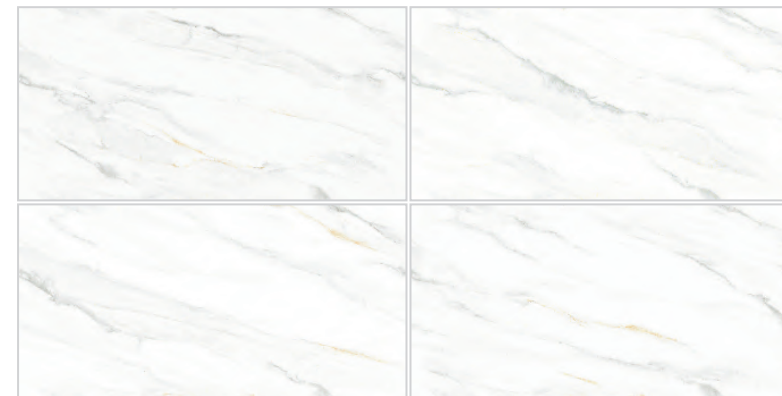

FACES 4 | V4

ENORME KS EL IMP ARIELA STVARIO HL PLUME