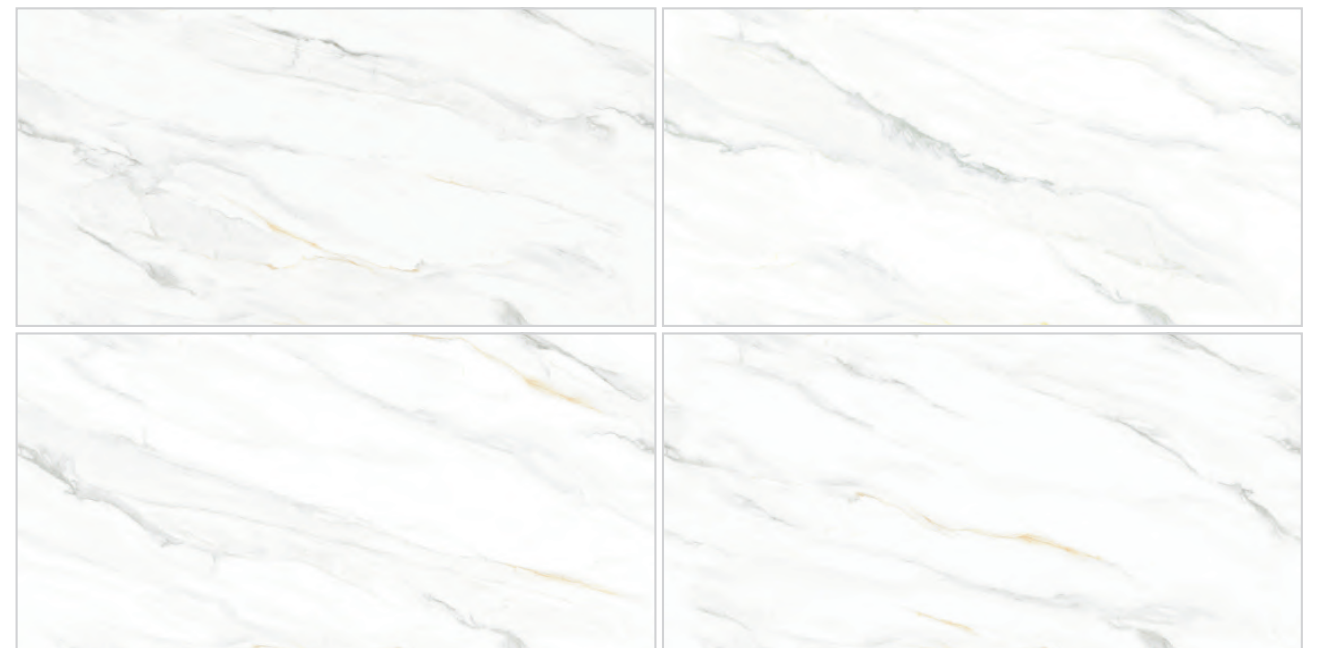

Size: 800x1600mm | Surface: FULL POLISHED

FACES 4 | V4

Also Available in 600x1200mm

Available in same design

ENORME KS EL ENGRAVO ARIELA STVARIO FP  
ENORME KS EL ARIELA STVARIO PLUME

ENORME KS EL IMP ARIELA STVARIO HL PLUME