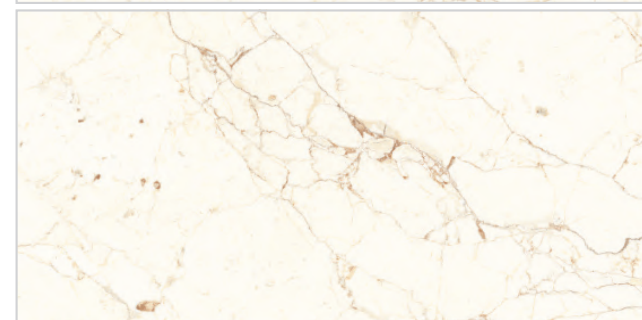

ENORME KS ENGRAVO ATLAS BIANCO FP

Size:  
800x1600mm

Surface:  
ENGRAVO

FACES 2 | V2

Available in same design  
ENORME KS ATLAS BIANCO FP

360 VIEW

HARMONY COLLECTION

Engravo