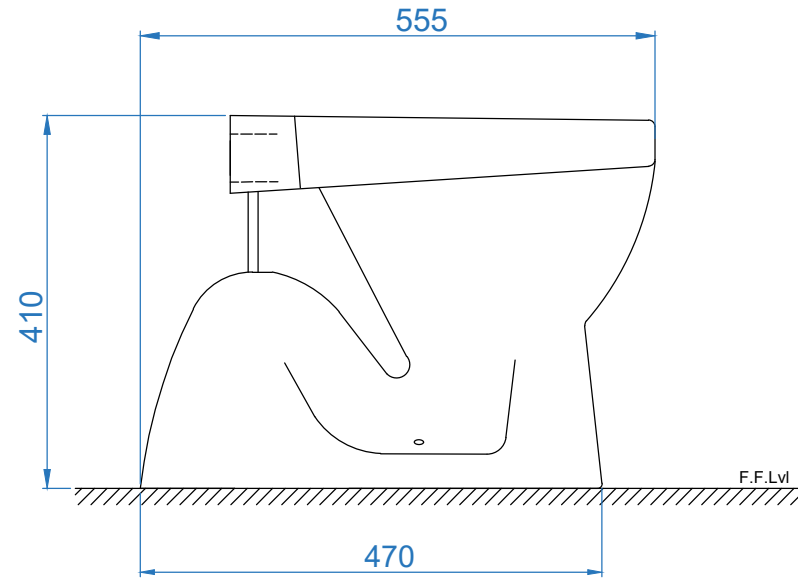

TOP VIEW

SIDE VIEW

BACK VIEW

SOMANY Bathware	ITEM CODE	
	ITEM TYPE	MEGA EWC CONCEALED
Somany Bathware Corporate Office : F-36, Sector-6, Noida - 201301, Uttar Pradesh Website : www.somanyceramics.com E-mail : marketing@somanyceramics.com Customer Service : customer.support@somanyceramics.com Toll free : 1800-1030-004	ITEM SIZE	355x555x410mm
	ALL DIMENSIONS ARE IN MM. (TOLERANCE ± 5 MM)	