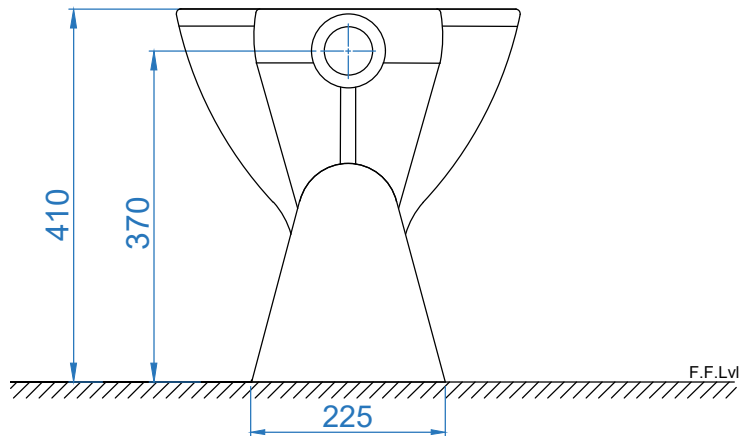

TOP VIEW

SIDE VIEW

BACK VIEW

SOMANY Bathware	ITEM CODE	
	ITEM TYPE	MEGA EWC CONCEALED
Somany Bathware Corporate Office : F-36, Sector-6, Noida - 201301, Uttar Pradesh Website : www.somanyceramics.com E-mail : marketing@somanyceramics.com Customer Service : customer.support@somanyceramics.com Toll free : 1800-1030-004	ITEM SIZE	355x555x410mm
	ALL DIMENSIONS ARE IN MM. (TOLERANCE ± 5 MM)	