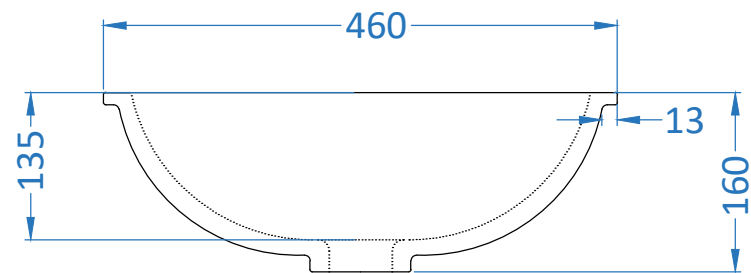

TOP VIEW

FRONT VIEW

	ITEM CODE	
	ITEM TYPE	MINI UNDER COUNTER OVAL WASH BASIN
Somany Bathware Corporate Office : F-36, Sector-6, Noida - 201301, Uttar Pradesh Website : www.somanyceramics.com E-mail : marketing@somanyceramics.com Customer Service : customer.support@somanyceramics.com Toll free : 1800-1030-004	ITEM SIZE	460x345x160mm
	ALL DIMENSIONS ARE IN MM. (TOLERANCE ± 5 MM)	